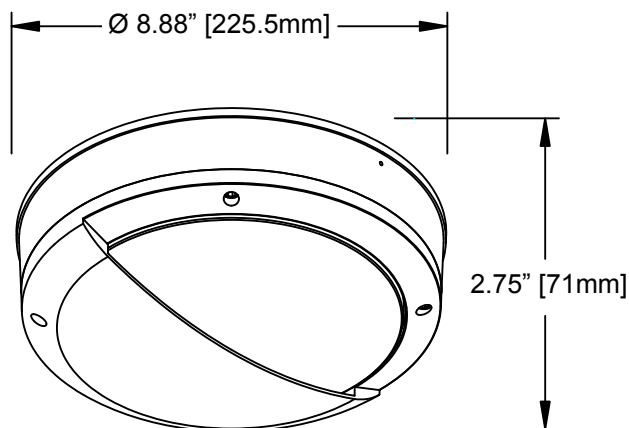

4422

120V

Catalog #:		Type
Project:		Date
Prepared by:		

9" Outdoor LED Bulkhead

DESCRIPTION

A modern take on a classic bulkhead. This series marries energy efficient, long-life LED technology with contemporary architectural styling. Suitable for use outdoors, these fixtures are perfect for general exterior lighting around entrances, stairways, walkways, corridors, parking areas, vehicle ramps, or anywhere that requires efficient lighting with a touch of style.

DESIGN FEATURES

Construction

- Heavy-duty aluminum die-cast housing with architectural finish

Electrical

- Operating voltage 120V
- Wet location rated, suitable for use outdoors
- 90CRI, 3000K
- 15W | 650Lm
- Operating temperature: -31°F (-35°C) to 122°F (50°C)

Installation

- Easy J-box surface mounting for simple installation

Lens

- Gasketed frosted acrylic lens protects LEDs and diffuses glare while allowing for optimum lumen output

Dimensions

- $\varnothing$ 8.88" x 2.75" depth

Finish

- Black, brushed aluminum, or oil-rubbed bronze

Certifications

- cCSAus for wet location
- Limited 5 year warranty