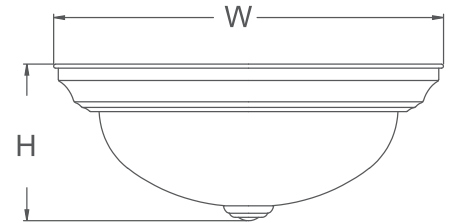

4347

120V

Catalog #:		Type
Project:		Date
Prepared by:		

11" / 13" / 15" Dome Ceiling Mount

White (WH)

Brushed Nickel (BN)

Oil Rubbed Bronze (OB)

DESCRIPTION

The stylish design of this Ceiling Mount is an energy efficient LED light. Available in 11", 13" and 15" this fixture can be mounted on a ceiling to provide light anywhere you need it and the simple aesthetics make it a great additional to any room.

DESIGN FEATURES

Construction

- Durable steel construction
- Alabaster Glass

Electrical

- 120V-60Hz
- Dimmable TRIAC or ELV, 10-100%
- 50,000 hour projected life
- 15W | 1300 lms (source) | 1144 lms (delivered)
- 20W | 1800 lms (source) | 1535 lms (delivered)
- 25W | 2000 lms (source) | 1899 lms (delivered)
- 3000K | 80 CRI
- Beam Angle: 120°