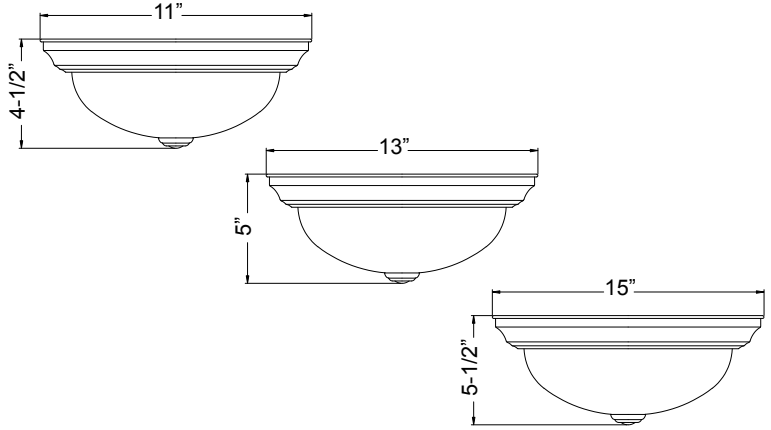

4346

120V

Catalog #:		Type
Project:		Date
Prepared by:		

11", 13", 15" Dome Ceiling Mount

Oil Rubbed Bronze (OB)

White (WH)

DESCRIPTION

The stylish design of this 11", 13" or 15" LED Ceiling Mount is designed for easy installation and the simple aesthetics make it a great additional to any room both inside and outside.

DESIGN FEATURES

Construction

- Durable steel frame
- Alabaster Glass Lens

Electrical

- 120V-60Hz
- Dimmable TRIAC or ELV, 10-100%
- 50,000 hour projected life
- 11": 17W | 1474 lms (delivered)
- 13": 25W | 2300 lms (delivered)
- 15": 30W | 2980 lms (delivered)
- 3000K | 80 CRI

Glass Lens Replacement

- 13": #4346G-13

Dimensions

- 11": 4-1/2" H x 11" W
- 13": 5" H x 13" W
- 15": 5-1/2" H x 15" W

Certifications

- cETLus Certified
- LED Lamps: 5 Year Limited Warranty
- Other Components: 1 Year Limited Warranty

ORDERING GUIDE

Example: 4346WH-11-3K

Model	Finish	Size	CCT
4346			-3K
4346	WH : White OB : Oil Rubbed Bronze*	-11 : 11" -13 : 13" -15 : 15"	-3K : 3000K

* Only available in -13 size
Closeout - Limited Quantities: refer to 4347 series