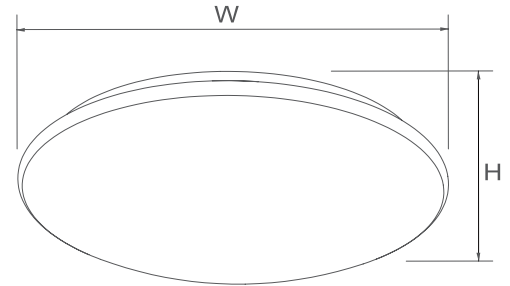

### DESCRIPTION

The simple design and wide lens of this ceiling mount dome light is great for any application requiring high-angle light. The different sizes and light output allows for illumination in small, medium, and larger spaces.

#### Dimensions

- 4336: 11-11/16" W x 3-7/8" H
- 4337: 14-1/8" W x 4" H
- 4338: 16-1/2" W x 4-7/16" H