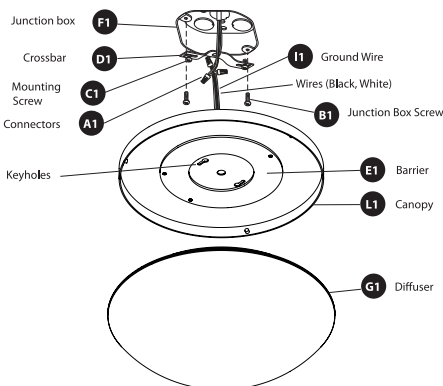

### DESIGN FEATURES

#### Installation

- Mounting bracket included to fit most 4" J-Box applications