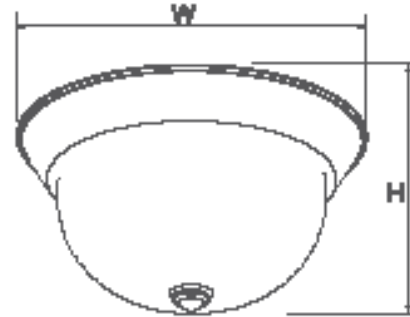

4333, 4334 and 4335

120V

Catalog #:		Type
Project:		Date
Prepared by:		

11" / 13" / 15" Dome Ceiling Mount

Brushed Nickel (BN)

White (WH)

Black (BK)

Oil Rubbed Bronze (OB)

DESCRIPTION

The stylish design of this Ceiling Mount is an energy efficient LED light. Available in 11", 13" and 15" this fixture can be mounted on a ceiling to provide light anywhere you need it and the simple aesthetics make it a great additional to any room.

DESIGN FEATURES

Construction

- Durable steel construction
- Frosted Glass Lens

Electrical

- 120V-60Hz
- Dimmable TRIAC or ELV, 10-100%
- 50,000 hour projected life
- 4333: 15W | 1126 lms (source) | 940 lms (delivered)
- 4334: 23W | 1586 lms (source) | 1368 lms (delivered)
- 4335: 34W | 2381 lms (source) | 2035 lms (delivered)
- 3000K | 90 CRI

Dimension

- 4333: 11-5/16" W x 5-11/16" H
- 4334: 13-3/8" W x 5-1/2" H
- 4335: 15" W x 5-9/16" H

Certifications

- Energy Star Listed
- cCSAus Listed for damp location
- LED Lamp: 5 Year Limited Warranty
- Other Components: 1 Year Limited Warranty