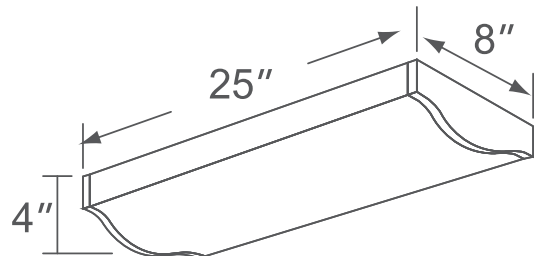

4203

120/277V

Catalog #:		Type
Project:		Date
Prepared by:		

2' LED Euro Wrap

2' LED Euro Wrap

DESCRIPTION

The LED 2' Euro Wrap Lighting features a sleek, contemporary design. This fixture offers a modern look that will complement your decor making this decorative light an ideal choice for all rooms in your home.

DESIGN FEATURES

Construction

- Durable steel construction
- 25" L x 8" W x 4" D

Electrical

- 120/277V
- 50,000 hour projected life
- 20W | 1400 lms
- 4000K | 80 CRI

Installation

- Ceiling mount

Lens