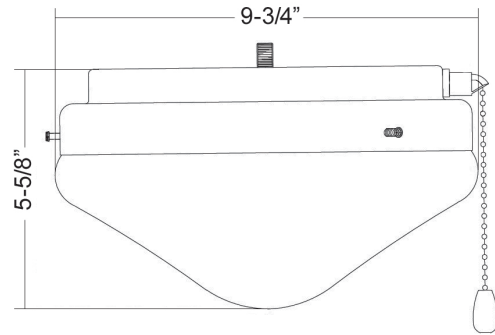

1RP28-E26-L

120V

Catalog #:		Type
Project:		Date
Prepared by:		

Ceiling Fan Light Kit

1RP28-E26-L - Ceiling Fan Light Kit

DESCRIPTION

A versatile Ceiling Fan Light Kit solution available in several color options that not only matches your ceiling fan finish it will also match your home decor.

DESIGN FEATURES

Construction

- Durable Steel Base
- Alabaster Glass Lens

Electrical

- 120V-60Hz
- 25,000 hour projected life
- 3 x 9W | 800 lms each | E26 LED A19 | Lamps Included
- Dimmable TRIAC or ELV, 10-100%
- 3000K | 90 CRI

Dimensions

- W 9-3/4" x H 5-5/8"

Certifications

- cETLus Listed for damp location
- 1 Year Limited Warranty

ORDERING GUIDE

Example: 1RP28BP-E26-L

Model #	Finish
1RP28__-E26-L	
1RP28__-E26-L	BP : Brushed Pewter OB : Oil Rubbed Bronze WW : White MBK : Matte Black