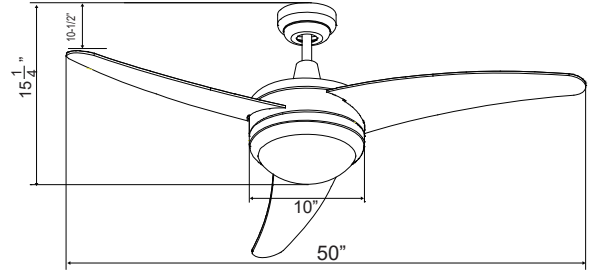

1078LED

120V

Catalog #:		Type
Project:		Date
Prepared by:		

Contempo I - 3 Curved Blade, 50" Sweep, Integral LED Light Kit Included

DESCRIPTION

The clean lines and modern design of the Contempo I Series add style to any contemporary space. The efficient included integral LED light kit provides ample illumination and energy savings over traditional sources.

DESIGN FEATURES

Motor

- 3-Speed | Reversible
- AC Motor | 153 x 15 mm motor | 3 capacitors
- RPM: High: 234 Low: 106
- 5449 CFM | 57.26 W | Efficiency = 95
- 76" Lead wire | 4" down rod included

Blades

- 3-Curved Blades, 50" sweep
- Construction: Plywood¹
- 12° pitch

Light Kit

- Integrated LED light kit included: 16W | 1302 lms (source) | 822 lms (delivered) | 3000K | 90 CRI | Dimmable
- Shade: Satin white glass
- Replacement Glass: 1079-G-LED

Dimensions

15-1/4"	10"	10-1/2"
Height (lowest point)	Width (housing)	Height (top of blade)