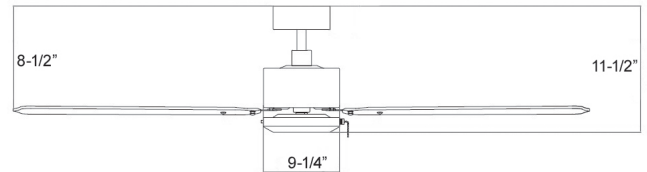

1072

120V

Catalog #:		Type
Project:		Date
Prepared by:		

Colibri - 3-Blade, 60" Sweep Fan

1072_-LK

DESCRIPTION

The clean lines and modern design of the Colibri series adds style to any space. This fan comes either with or without light kit. And, each fan comes with a hand-held remote control.

LED Light Kit Included

- **1072-LK:** 15W | 1461 (source) | 1018 (delivered) | 3000K | 90 CRI | Dimmable

Dimensions

11-1/2"	9-1/4"	8-1/2"
Height (lowest point)	Width (housing)	Height (top of blade)

Controls: