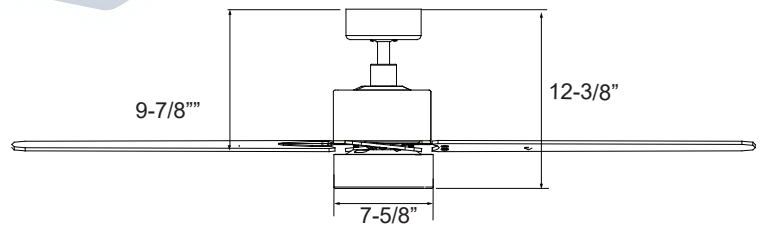

## Aldea IX - 5-Blade, 52" Sweep, Wet Listed Fan

Shown: 1069WW-WW

#### Dimensions

12-3/8"	7-5/8"	9-7/8"
Height (lowest point)	Width (housing)	Height (top of blade)