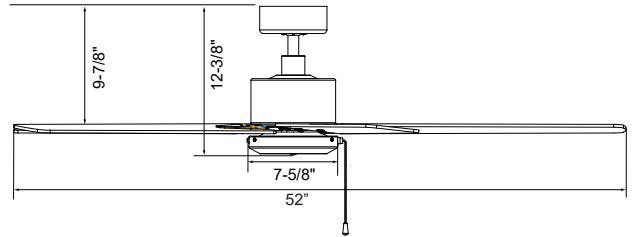

1068

120V

Catalog #:		Type
Project:		Date
Prepared by:		

Aldea VIII - 4-Blade, 52" Sweep, AC Motor, Wet Listed Fan

DESCRIPTION

The Aldea VIII ceiling fan is wet listed and is great for outdoor applications. You can control with the simple pull chain that comes standard or choose the optional hand-held remote or wall controls.

DESIGN FEATURES

Motor

- 3 speed | Reversible
- AC Motor | 172 x 14 mm motor | 3 capacitors
- RPM: High: 190 Low: 73
- CFM 5500 | 50.5W | Efficiency = 108.9
- 76" Lead wire | 4" down rod included

Controls

- 306WD
- 2SWLR5HPRWHRWRO VRDHSW/HO ; indoor use only): RC-10
- 2SWLR6WVRDHSW/HO ; indoor mounting only): WC-4 | WC-8 | WC-13 | WC-16

Blades

- 4-Blade, 52" sweep
- Blade Construction: ABS Waterproof Blades
- 11° blade pitch

Certifications

- ETL
- ENERGY STAR
- UL
- 1R0HFWLFD0

Light Kit

- Adaptable with wet listed 1RP69LED Light Kit (see separate Spec Sheet)

Dimensions

12-3/8"	7-5/8"	9-7/8"
Height (lowest point)	Width (housing)	Height (top of blade)