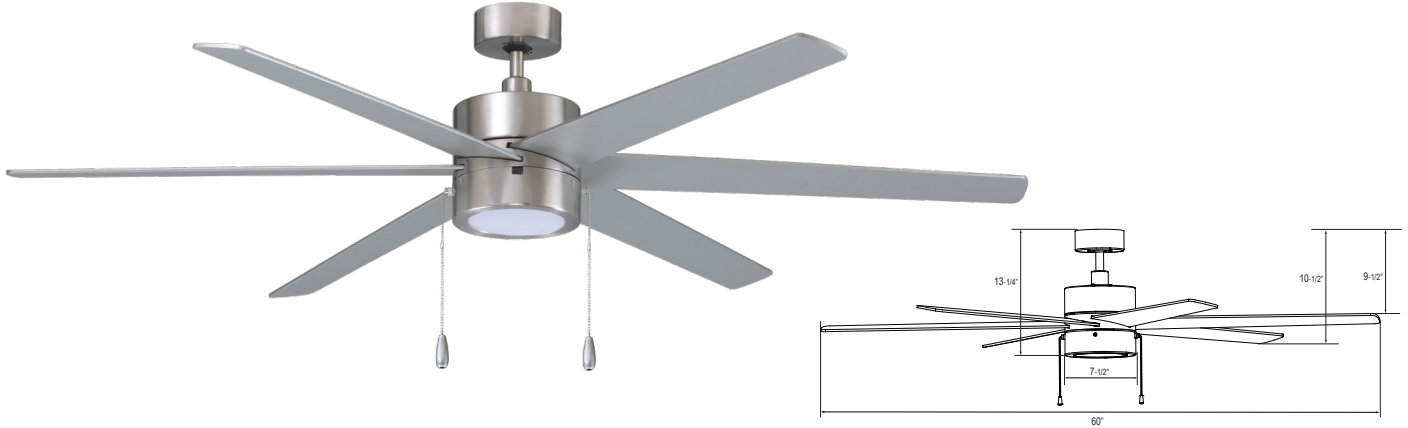

1060LED

120V

Catalog #:		Type
Project:		Date
Prepared by:		

Aldea X - 6-Blade, 60" Sweep, Pull Chain, Integrated Light Kit Included

1060LED - 6 Blade, 60" Sweep

DESCRIPTION

Choose energy efficiency and quiet operation for larger rooms with this 6-blade, 60" Aldea Series ceiling fan. The included dimmable LED light kit provides a bright, but warm white, light where needed. With a Lifetime warranty on the fan motor, multiple finish options, and hand-held remote and wall control accessories this balanced and quiet fan works well in larger residential Great Room and commercial applications.

DESIGN FEATURES

Motor

- 3-Speed | Reversible
- AC Motor | 172 x 14 mm Motor | 3 capacitors
- RPM: High: 147 Low: 50
- CFM: 5326 | 70W | Efficiency = 76
- 76" Lead wire | 4" downrod included | additional downrod lengths available as accessory

Blades

- 6-Blade, 60" sweep
- Construction: Plywood¹
- 12° pitch

Light Kit

- Integrated LED Light Kit
- 17W | 1290 lms (source) | 1162 lms (delivered)
- 3000K, 90 CRI, Dimmable
- Acrylic lens replacement: 1071L

Dimensions

13-1/4"	7-1/2"	9-1/2"
Height (lowest point)	Width (housing)	Height (top of blade)

Controls:

- Pull Chain Standard
- Optional Remote Control (sold separately) RC-10
- Optional Wall Control (sold separately) WC-4 | WC-8 | WC-16