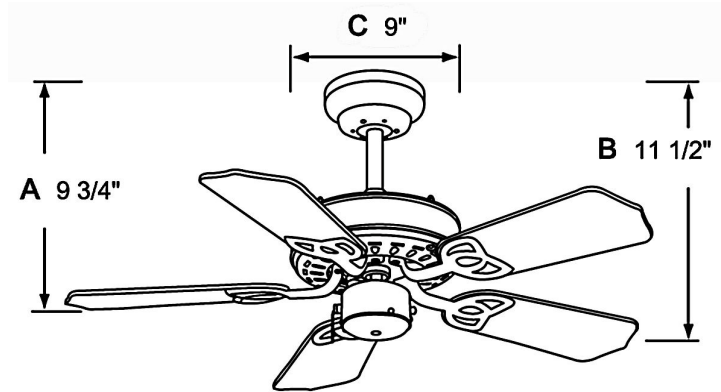

1054

120V

Catalog #:		Type
Project:		Date
Prepared by:		

Royal Knight, 5-Blade, 30" Sweep Builder Fan

5-Blade, 30" Sweep Builder Fan

DESCRIPTION

The Royal Knight, 30" Sweep Builder Fan is a timeless and reliable classic that compliments any interior aesthetic.

DESIGN FEATURES

Motor

- 3 speed | Reversible
- AC Motor | 153 x 9 mm motor | 3 capacitors
- RPM: High: 280 Low: 115
- 2640 CFM | 28W | Efficiency = 94.29
- 76" Lead wire | 4" down rod included

Blades

- 5-Blade, 50" sweep
- Blade Construction: MDF¹
- 12° pitch

Light Kit

- Light kit adaptable

Dimensions

11-1/2"	9"	9-3/4"
Height (lowest point)	Width (housing)	Height (top of blade)

Controls:

- Pull Chain Standard
- Optional Remote Control (sold separately) RC-10
- Optional Wall Control (sold separately) WC-4, WC-8, WC-13 and WC-16