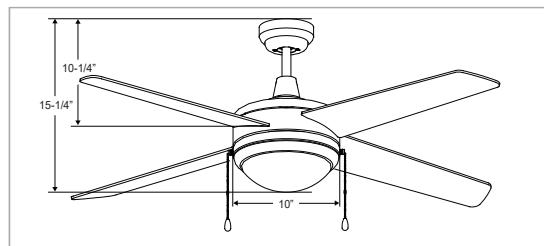

## Europa IV - 4-blade, 52" Sweep, AC Motor, with Pull Chain, Energy Star Listed

#### Dimensions

15 1/4"	10"	10 1/4"
Height (lowest point)	Width (housing)	Height (top of blade)

Specifications and dimensions subject to change without notice.

9/9/21 R4

RP LIGHTING · FANS

1044LED - 4-blade, 52" Sweep, Energy Star