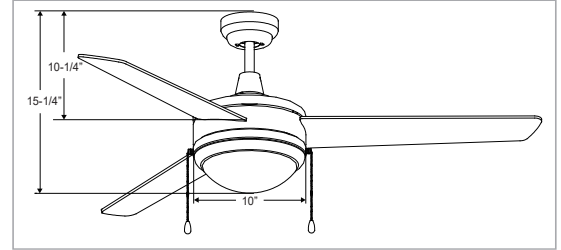

1043LED

120V

| | | |
|--------------|--|------|
| Catalog #: | | Type |
| Project: | | Date |
| Prepared by: | | |

Contempo IV - 3-blade, 52" Sweep, AC Motor, with Pull Chain, Energy Star Listed

DESCRIPTION

Light Kit

- Integrated LED light kit included: 16W | 1302 lms (source) | 822 lms (delivered) | 3000K | 90 CRI | Dimmable
- Shade: Satin white glass
- Replacement Glass: 1079-G-LED

Dimensions

| | | |
|--------------------------|--------------------|--------------------------|
| 15 1/4" | 10" | 10 1/4" |
| Height (lowest point) | Width (housing) | Height (top of blade) |