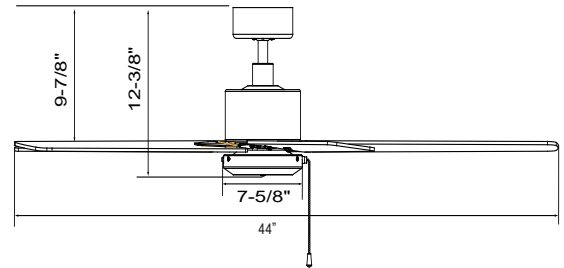

1037

120V

Catalog #:		Type
Project:		Date
Prepared by:		

Aldea XI - 3-Blade, 44" Sweep, Energy Star, Wet Listed Fan

DESCRIPTION

The Aldea XI ceiling fan is wet listed and is great for outdoor applications. You can control with the simple pull chain that comes standard or choose the optional hand-held remote or wall controls.

DESIGN FEATURES

Motor

- 3 speed | Reversible
- AC Motor | 172 x 14 mm motor | 3 capacitors
- RPM: High: 260 Low: 112
- CFM: 4058 | 33.6 | Efficiency = 134
- 76" Lead wire | 4" down rod included

Controls

- Pull Chain Standard
- Optional Remote Control (sold separately; indoor use only): RC-10
- Optional Wall Control (sold separately; indoor mounting only): WC-4 | WC-8 | WC-13 | WC-16

Light Kit

- Adaptable with wet listed 1RP69LED Light Kit (see separate Spec Sheet)

Dimensions

12-3/8"	7-5/8"	9-7/8"
Height (lowest point)	Width (housing)	Height (top of blade)

ORDERING GUIDE

Example: 1037BP-BP

Specifications and dimensions subject to change without notice.

10/20/22

RP | LIGHTING · FANS

1037 - 3-Blade, 44" Sweep