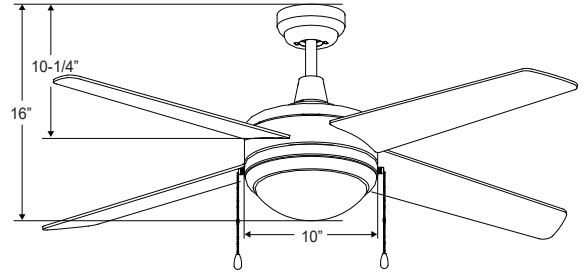

1004-E26-L

120V

Catalog #:		Type
Project:		Date
Prepared by:		

Europa - 4-Blade, 50" Sweep, E26 LED Light Kit Included

1004-E26-L Europa

DESCRIPTION

The clean lines and modern design of the Europa series add style to any contemporary space. The economical E26 light kit provides ample illumination and simplicity.

DESIGN FEATURES

Motor

- 3-Speed | Reversible
- AC Motor | 153 x 15 mm motor | 3 capacitors
- RPM: High: 214 Low: 100
- 5351 CFM | 61.96 W | Efficiency = 86.36
- 76" Lead wire | 4" down rod included

Controls

- Pull Chain Standard
- Optional Remote Control (sold separately) RC-10
- Optional Wall Control (sold separately) WC-4 | WC-8 | WC-13 | WC-16

Blades

- 4-Blades, 50" sweep
- Blade construction: Plywood¹
- 12° pitch

Dimensions

16"	10"	10-1/4"
Height (lowest point)	Width (housing)	Height (top of blade)

ORDERING GUIDE

Example: 1004BN-BN-E26-L

Model #	Motor / Blade Finish	Socket Base	Light Kit
1004		-E26	-L
1004	BN-BN : Brushed Nickel / Brushed Nickel BN-WT : Brushed Nickel / Walnut OB-OB : Oil Rubbed Bronze / Oil Rubbed Bronze BK-BK : Black / Black MBK-MBK : Matte Black / Matte Black WW-WW : White / White	-E26: socket base	-L: A19 LED lamps included