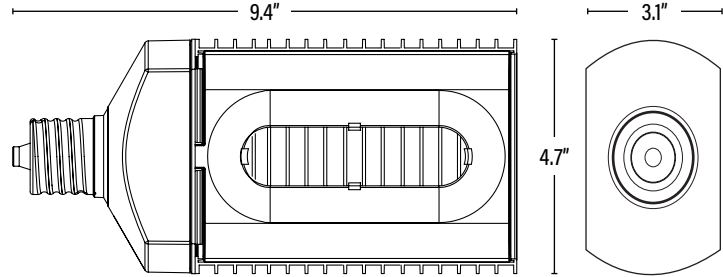

**QUALIFICATIONS**

*Published lumens on LED products are approximate and may vary slightly. - Specifications are subject to change without notice.*

Item#: **92123**  
**LED HIGH WATTAGE 180° LAMP**

**DIMENSIONS** (Inches)

Length (MOL)	9.4"
Width	4.7"
Height	3.1"
Net Weight (Lbs)	--

**SUPPORTING DOCUMENTS** (Grey = not available at this time.)

Product Sheet	VIEW
Install Instructions	VIEW
Dimmer Compatibility	VIEW
IES Download from Web Item	VIEW
LM79	VIEW
LM80	VIEW

ITEM INFORMATION

**PACKAGING**

		UPC	DIMENSIONS (LxWxH)	GROSS WEIGHT (Lbs)
Master Carton	4	10811768028895	22.3" x 12.4" x 4.9"	--
Individual Box	1	811768028898	5.9" x 4.1" x 10.7"	--
Country of Origin	China			
HS Tariff	--			