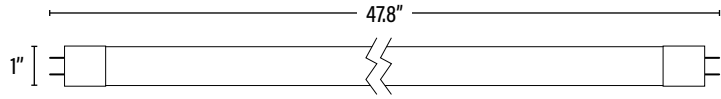

Item#: **91836**
LED PLUG & GO™ LINEAR T8

ITEM INFORMATION

DIMENSIONS (Inches)

Length (MOL)	47.8"
Width/Diameter (MOD)	1"
Net Weight (Lbs)	--

SUPPORTING DOCUMENTS (Grey = not available at this time.)

Product Sheet	VIEW
Install Instructions	VIEW
Ballast Compatibility	VIEW
IES Download from Web Item	VIEW
LM79	VIEW
LM80	VIEW

PACKAGING

		UPC	DIMENSIONS (LxWxH)	GROSS WEIGHT (Lbs)
Master Carton	25	10811768029045	48.8" x 5.9" x 5.9"	14.8
Individual Box	1	811768029048	--	0.59
Country of Origin	China			
HS Tariff	8539.50.0050			