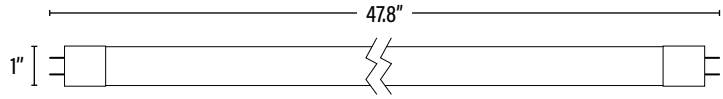

Item#: **91835**
LED PLUG & GO™ LINEAR T8

ITEM INFORMATION

DIMENSIONS (Inches)

Length (MOL)	47.8"
Width/Diameter (MOD)	1"
Net Weight (Lbs)	--

SUPPORTING DOCUMENTS (Grey = not available at this time.)

Product Sheet	VIEW
Install Instructions	VIEW
Ballast Compatibility	VIEW
IES Download from Web Item	VIEW
LM79	VIEW
LM80	VIEW

PACKAGING

		UPC	DIMENSIONS (LxWxH)	GROSS WEIGHT (Lbs)
Master Carton	25	10811768028031	48.8" x 5.9" x 5.9"	14.8
Individual Box	1	811768028034	--	0.59
Country of Origin	China			
HS Tariff	8539.50.0050			