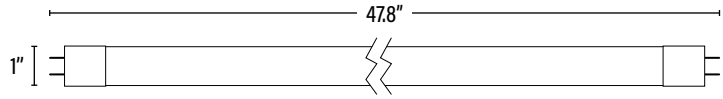

PERFORMANCE DATA

Item#: **91831**
LED PLUG & GO™ LINEAR T8

ITEM INFORMATION

DIMENSIONS (Inches)

Length (MOL)	47.8"
Width/Diameter (MOD)	1"
Net Weight (Lbs)	--

SUPPORTING DOCUMENTS (Grey = not available at this time.)

Product Sheet	VIEW
Install Instructions	VIEW
Ballast Compatibility	VIEW
IES Download from Web Item	VIEW
LM79	VIEW
LM80	VIEW

PACKAGING

		UPC	DIMENSIONS (LxWxH)	GROSS WEIGHT (Lbs)
Master Carton	25	10811768027683	48.8" x 59" x 5.9"	14.4
Individual Box	1	811768027686	--	0.58
Country of Origin	China			
HS Tariff	8539.50.0050			