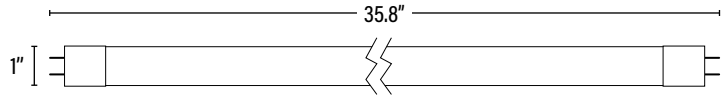

Item#: **91828**  
**LED PLUG & GO™ LINEAR T8**

ITEM INFORMATION

**DIMENSIONS** (Inches)

Length (MOL)	35.8"
Width/Diameter (MOD)	1"
Net Weight (Lbs)	--

**SUPPORTING DOCUMENTS** (Grey = not available at this time.)

Product Sheet	VIEW
Install Instructions	VIEW
Ballast Compatibility	VIEW
IES Download from Web Item	VIEW
LM79	VIEW
LM80	VIEW

**PACKAGING**

		UPC	DIMENSIONS (LxWxH)	GROSS WEIGHT (Lbs)
Master Carton	25	10811768028666	37.4" x 7.9" x 7.9"	11.2
Individual Box	1	811768028669	--	0.45
Country of Origin	China			
HS Tariff	8539.50.0050			