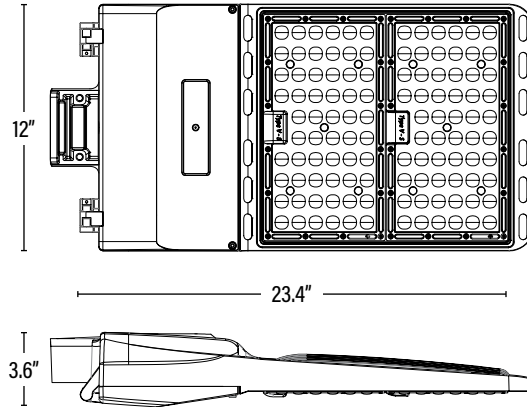

Item#: **84053**  
**LED STEALTH™ FIXTURE**

ITEM INFORMATION

**DIMENSIONS** (Inches)

Length	23.4"
Width	12"
Height	3.6"
Net Weight (Lbs)	--

**SUPPORTING DOCUMENTS** (Grey = not available at this time.)

Product Sheet	VIEW
Install Instructions	VIEW
IES Download from Web Item	VIEW
LM79	VIEW
LM80	VIEW

**PACKAGING**

		UPC	DIMENSIONS (LxWxH)	GROSS WEIGHT (Lbs)
Master Carton	1	811768020649	--	--
Country of Origin	China			
HS Tariff	9405.10.6020			

**ORDERING\*** Qualification Model # STL3P-300W-5000K-B-MB-HC-P