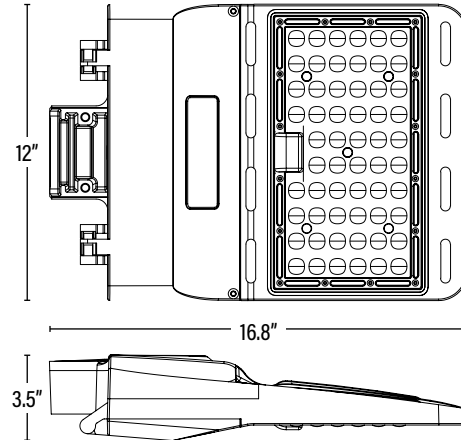

Published lumens on LED products are approximate and may vary slightly. - Specifications are subject to change without notice.

PERFORMANCE DATA

Item#: **84050**
LED STEALTH™ FIXTURE

DIMENSIONS (Inches)	
Length	16.8"
Width	12"
Height	3.5"
Net Weight (Lbs)	--

SUPPORTING DOCUMENTS (Grey = not available at this time.)	
Product Sheet	VIEW
Install Instructions	VIEW
IES Download from Web Item	VIEW
LM79	VIEW
LM80	VIEW

PACKAGING	UPC	DIMENSIONS (LxWxH)	GROSS WEIGHT (Lbs)
Master Carton	1	--	--
Country of Origin	China		
HS Tariff	9405.10.6020		