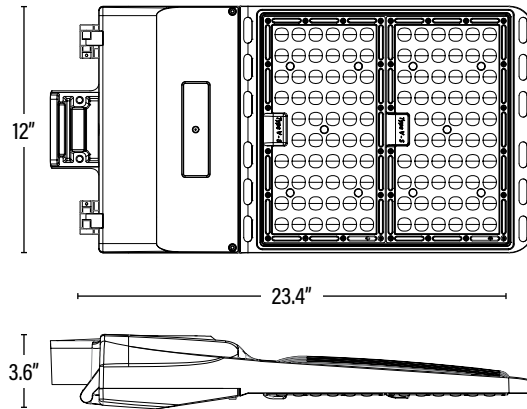

Published lumens on LED products are approximate and may vary slightly. - Specifications are subject to change without notice.

Item#: **84047**
LED STEALTH™ FIXTURE

DIMENSIONS (Inches)

Length	23.4"
Width	12"
Height	3.6"
Net Weight (Lbs)	--

SUPPORTING DOCUMENTS (Grey = not available at this time.)

Product Sheet	VIEW
Install Instructions	VIEW
IES Download from Web Item	VIEW
LM79	VIEW
LM80	VIEW

ITEM INFORMATION

PACKAGING

		UPC	DIMENSIONS (LxWxH)	GROSS WEIGHT (Lbs)
Master Carton	1	811768029390	--	--
Country of Origin	China			
HS Tariff	9405.10.6020			