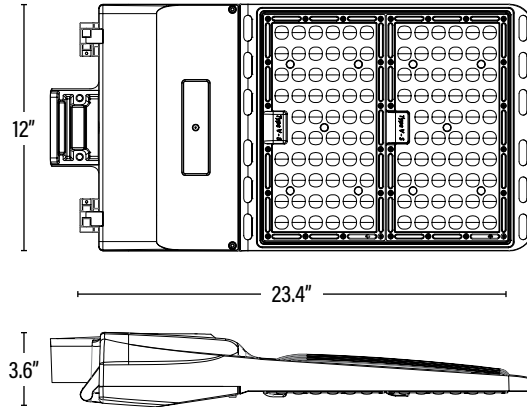

Published lumens on LED products are approximate and may vary slightly. - Specifications are subject to change without notice.

PERFORMANCE DATA

Item#: **84046**
LED STEALTH™ FIXTURE

ITEM INFORMATION

DIMENSIONS (Inches)

Length	23.4"
Width	12"
Height	3.6"
Net Weight (Lbs)	--

SUPPORTING DOCUMENTS (Grey = not available at this time.)

Product Sheet	VIEW
Install Instructions	VIEW
IES Download from Web Item	VIEW
LM79	VIEW
LM80	VIEW

PACKAGING

		UPC	DIMENSIONS (LxWxH)	GROSS WEIGHT (Lbs)
Master Carton	1	811768028263	--	--
Country of Origin	China			
HS Tariff	9405.10.6020			

ORDERING* Qualification Model # *STL3P-300W-5000K-C-MB-HC-P*