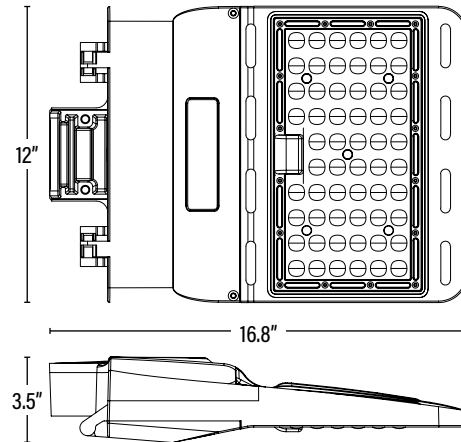

PERFORMANCE DATA

Item#: **84044**  
**LED STEALTH™ FIXTURE**

<b>DIMENSIONS</b> (Inches)	
Length	16.8"
Width	12"
Height	3.5"
Net Weight (Lbs)	--

<b>SUPPORTING DOCUMENTS</b> (Grey = not available at this time.)	
Product Sheet	VIEW
Install Instructions	VIEW
IES Download from Web Item	VIEW
LM79	VIEW
LM80	VIEW

<b>PACKAGING</b>	<b>UPC</b>	<b>DIMENSIONS</b> (LxWxH)	<b>GROSS WEIGHT</b> (Lbs)
Master Carton	1	811768028256	--
Country of Origin	China		
HS Tariff	9405.10.6020		

**ORDERING\*** Qualification Model # *STL3P-185W-5000K-C-MB-HC-P*