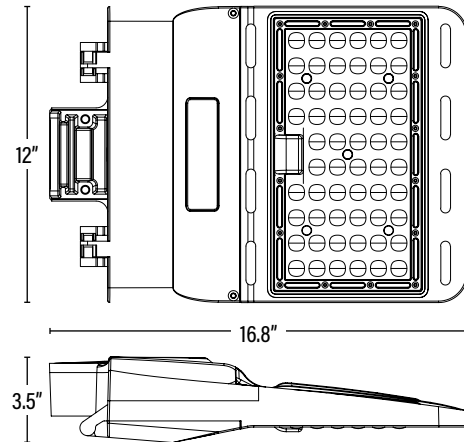

PERFORMANCE DATA

Item#: **84043**  
**LED STEALTH™ FIXTURE**

<b>DIMENSIONS</b> (Inches)	
Length	16.8"
Width	12"
Height	3.5"
Net Weight (Lbs)	--

<b>SUPPORTING DOCUMENTS</b> (Grey = not available at this time.)	
Product Sheet	VIEW
Install Instructions	VIEW
IES Download from Web Item	VIEW
LM79	VIEW
LM80	VIEW

<b>PACKAGING</b>	<b>UPC</b>	<b>DIMENSIONS</b> (LxWxH)	<b>GROSS WEIGHT</b> (Lbs)
Master Carton	1	811768021929	--
Country of Origin	China		
HS Tariff	9405.10.6020		

**ORDERING\*** Qualification Model # STL3P-150W-5000K-C-MB-HC-P