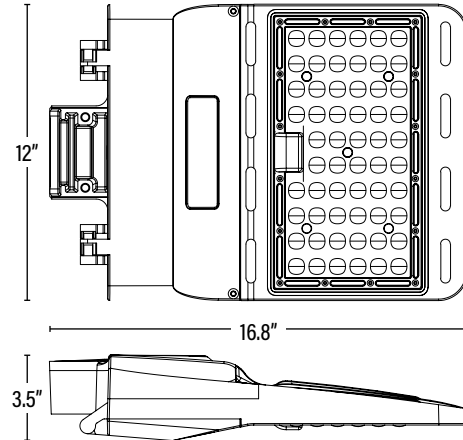

Published lumens on LED products are approximate and may vary slightly. - Specifications are subject to change without notice.

PERFORMANCE DATA

Item#: **84042**
LED STEALTH™ FIXTURE

DIMENSIONS (Inches)	
Length	16.8"
Width	12"
Height	3.5"
Net Weight (Lbs)	--

SUPPORTING DOCUMENTS (Grey = not available at this time.)	
Product Sheet	VIEW
Install Instructions	VIEW
IES Download from Web Item	VIEW
LM79	VIEW
LM80	VIEW

PACKAGING	UPC	DIMENSIONS (LxWxH)	GROSS WEIGHT (Lbs)
Master Carton	1	811768028249	--
Country of Origin	China		
HS Tariff	9405.10.6020		