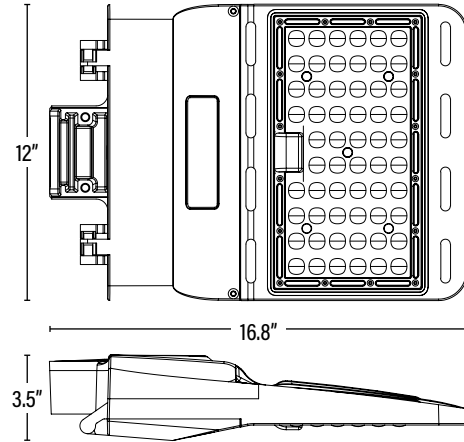

PERFORMANCE DATA

Item#: **84041**  
**LED STEALTH™ FIXTURE**

<b>DIMENSIONS</b> (Inches)	
Length	16.8"
Width	12"
Height	3.5"
Net Weight (Lbs)	--

<b>SUPPORTING DOCUMENTS</b> (Grey = not available at this time.)	
Product Sheet	VIEW
Install Instructions	VIEW
IES Download from Web Item	VIEW
LM79	VIEW
LM80	VIEW

<b>PACKAGING</b>	<b>UPC</b>	<b>DIMENSIONS (LxWxH)</b>	<b>GROSS WEIGHT (Lbs)</b>
Master Carton	1	--	--
Country of Origin	China		
HS Tariff	9405.10.6020		

**ORDERING\*** Qualification Model # STL3P-100W-5000K-C-MB-HC-P