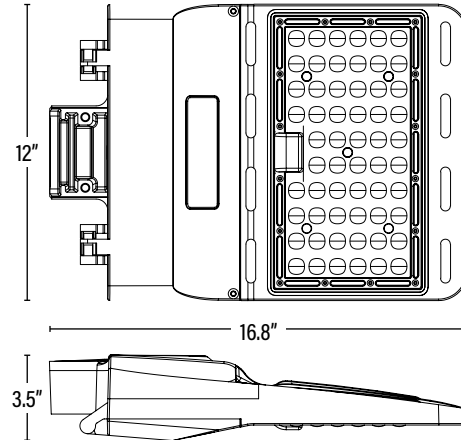

Published lumens on LED products are approximate and may vary slightly. - Specifications are subject to change without notice.

PERFORMANCE DATA

Item#: **84040**
LED STEALTH™ FIXTURE

DIMENSIONS (Inches)	
Length	16.8"
Width	12"
Height	3.5"
Net Weight (Lbs)	--

SUPPORTING DOCUMENTS (Grey = not available at this time.)	
Product Sheet	VIEW
Install Instructions	VIEW
IES Download from Web Item	VIEW
LM79	VIEW
LM80	VIEW

PACKAGING	UPC	DIMENSIONS (LxWxH)	GROSS WEIGHT (Lbs)
Master Carton	1	811768028232	--
Country of Origin	China		
HS Tariff	9405.10.6020		