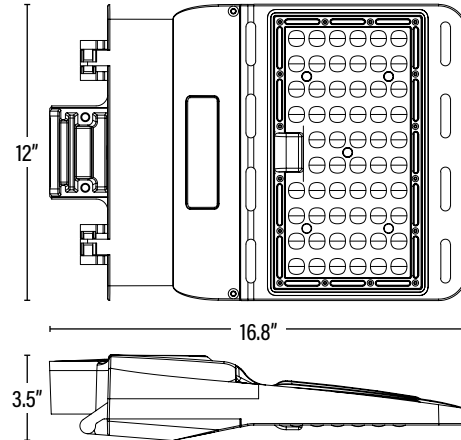

Published lumens on LED products are approximate and may vary slightly. - Specifications are subject to change without notice.

PERFORMANCE DATA

Item#: **84039**
LED STEALTH™ FIXTURE

DIMENSIONS (Inches)	
Length	16.8"
Width	12"
Height	3.5"
Net Weight (Lbs)	--

SUPPORTING DOCUMENTS (Grey = not available at this time.)	
Product Sheet	VIEW
Install Instructions	VIEW
IES Download from Web Item	VIEW
LM79	VIEW
LM80	VIEW

PACKAGING	UPC	DIMENSIONS (LxWxH)	GROSS WEIGHT (Lbs)
Master Carton	1	--	--
Country of Origin	China		
HS Tariff	9405.10.6020		