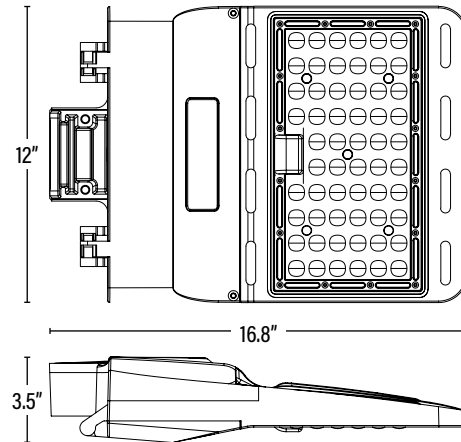

Published lumens on LED products are approximate and may vary slightly. - Specifications are subject to change without notice.

PERFORMANCE DATA

Item#: **84038**
LED STEALTH™ FIXTURE

DIMENSIONS (Inches)	
Length	16.8"
Width	12"
Height	3.5"
Net Weight (Lbs)	--

SUPPORTING DOCUMENTS (Grey = not available at this time.)	
Product Sheet	VIEW
Install Instructions	VIEW
IES Download from Web Item	VIEW
LM79	VIEW
LM80	VIEW

PACKAGING	UPC	DIMENSIONS (LxWxH)	GROSS WEIGHT (Lbs)
Master Carton	1	811768028225	--
Country of Origin	China		
HS Tariff	9405.10.6020		