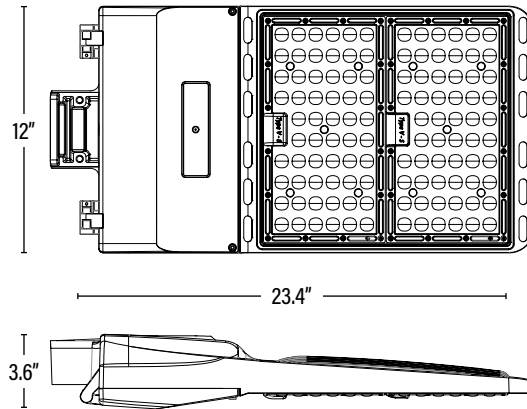

Item#: **84033**  
**LED STEALTH™ FIXTURE**

**DIMENSIONS** (Inches)

Length	23.4"
Width	12"
Height	3.6"
Net Weight (Lbs)	--

**SUPPORTING DOCUMENTS** (Grey = not available at this time.)

Product Sheet	VIEW
Install Instructions	VIEW
IES Download from Web Item	VIEW
LM79	VIEW
LM80	VIEW

**PACKAGING**

		UPC	DIMENSIONS (LxWxH)	GROSS WEIGHT (Lbs)
Master Carton	1	854432004446	--	--
Country of Origin	China			
HS Tariff	9405.10.6020			

**ORDERING\*** Qualification Model # *STL3S-300W-5000K-C-MB-HC-[N,P]*