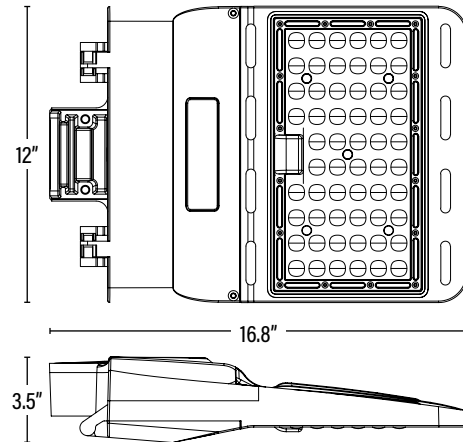

CONSTRUCTION

Housing	Aluminum
Lens	PC
Base / Power Supply	Hard Wire / Surge Protector
Finish	Bronze
Effective Projected Area (EPA)	0.23 ft ²
Wind Shear Rating	116.8 mph

QUALIFICATIONS

Model Number	STL3S-185W-5000K-C-MB-HC-[N,P]
--------------	--------------------------------

DIMENSIONS (Inches)	
Length	16.8"
Width	12"
Height	3.5"
Net Weight (Lbs)	--

SUPPORTING DOCUMENTS (Grey = not available at this time.)	
Product Sheet	VIEW
Install Instructions	VIEW
IES Download from Web Item	VIEW
LM79	VIEW
LM80	VIEW

PACKAGING	UPC	DIMENSIONS (LxWxH)	GROSS WEIGHT (Lbs)
Master Carton	1	811768025309	--
Country of Origin	China		
HS Tariff	9405.10.6020		

ORDERING* Qualification Model # *STL3S-185W-5000K-C-MB-HC-[N,P]*

ITEM#	DESCRIPTION	CASE
84032	LED STEALTH™ 185W/50K/DIMM/120-277V/BRZ - DLC®	1