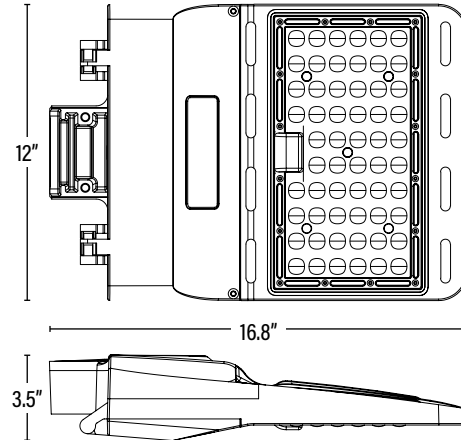

PERFORMANCE DATA

Item#: **84031**  
**LED STEALTH™ FIXTURE**

<b>DIMENSIONS</b> (Inches)	
Length	16.8"
Width	12"
Height	3.5"
Net Weight (Lbs)	--

<b>SUPPORTING DOCUMENTS</b> (Grey = not available at this time.)	
Product Sheet	VIEW
Install Instructions	VIEW
IES Download from Web Item	VIEW
LM79	VIEW
LM80	VIEW

<b>PACKAGING</b>	<b>UPC</b>	<b>DIMENSIONS</b> (LxWxH)	<b>GROSS WEIGHT</b> (Lbs)
Master Carton	1	811768025309	--
Country of Origin	China		
HS Tariff	9405.10.6020		

**ORDERING\*** Qualification Model # STL3S-150W-5000K-C-MB-HC-[N,P]