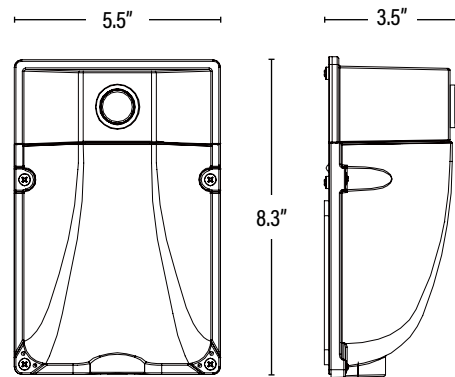

Item#: **83691**  
**LED MINI WALL PACK**

**DIMENSIONS** (Inches)

Length	8.3"
Width	5.5"
Height	3.5"
Net Weight (Lbs)	--

**SUPPORTING DOCUMENTS** (Grey = not available at this time.)

Product Sheet	VIEW
Install Instructions	VIEW
IES Download from Web Item	VIEW
LM79	VIEW
LM80	VIEW

**PACKAGING**

		UPC	DIMENSIONS (LxWxH)	GROSS WEIGHT (Lbs)
Master Carton	8	10811768022978	5.6" x 3.9" x 8.5"	16.3
Individual Box	1	811768022971	--	2
Country of Origin	China			
HS Tariff	--			

**ORDERING** Qualification Model # MWP-25-[D,P]-40K