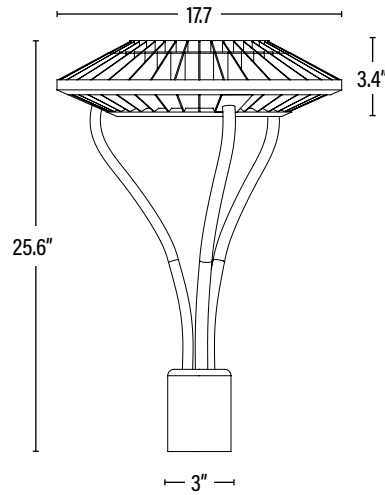

**QUALIFICATIONS**

*Published lumens on LED products are approximate and may vary slightly. • Specifications are subject to change without notice.*

Item#: **83441-PC**  
**LED DESIGNER POST TOP**

| <b>DIMENSIONS</b> (Inches) |       |
|----------------------------|-------|
| Length (MOL)               | 25.6" |
| Width/Diameter (MOD)       | 17.7" |
| Weight (Lbs)               | 16.1  |

| <b>PACKAGING</b>  |              | <b>UPC</b>   | <b>DIMENSIONS</b> (LxWxH) | <b>GROSS WEIGHT</b> (Lbs) |
|-------------------|--------------|--------------|---------------------------|---------------------------|
| Master Carton     | 1            | 811768024623 | 19.7" x 19.7" x 7.5"      | --                        |
| Country of Origin | China        |              |                           |                           |
| HS Tariff         | 9405.10.6020 |              |                           |                           |