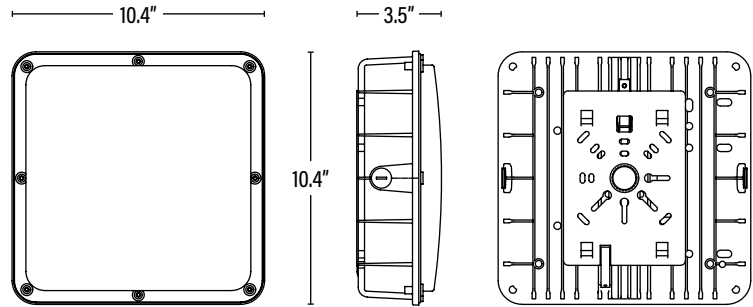

Item#: **83090-W**
LED CANOPY

ITEM INFORMATION

DIMENSIONS (Inches)

Length	10.4"
Width/Diameter	10.4"
Height	3.5"
Net Weight (Lbs)	--

SUPPORTING DOCUMENTS (Grey = not available at this time.)

Product Sheet	VIEW
Install Instructions	VIEW
IES Download from Web Item	VIEW
LM79	VIEW
LM80	VIEW

PACKAGING

		UPC	DIMENSIONS (LxWxH)	GROSS WEIGHT (Lbs)
Master Carton	4	10811768024439	19.3" x 19.3" x 12.2"	7.9
Individual Box	1	811768024432	--	2
Country of Origin	China			
HS Tariff	9405.10.6020			

ORDERING