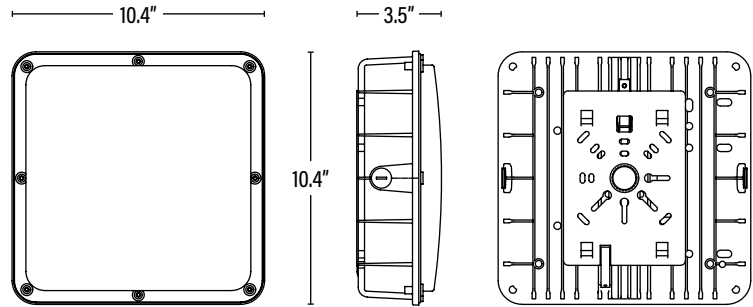

Item#: **83088-W**
LED CANOPY

ITEM INFORMATION

DIMENSIONS (Inches)

Length	10.4"
Width/Diameter	10.4"
Height	3.5"
Net Weight (Lbs)	--

SUPPORTING DOCUMENTS (Grey = not available at this time.)

Product Sheet	VIEW
Install Instructions	VIEW
IES Download from Web Item	VIEW
LM79	VIEW
LM80	VIEW

PACKAGING

		UPC	DIMENSIONS (LxWxH)	GROSS WEIGHT (Lbs)
Master Carton	4	10811768023494	19.3" x 19.3" x 12.2"	7.3
Individual Box	1	811768023497	--	1.8
Country of Origin	China			
HS Tariff	9405.10.6020			

ORDERING