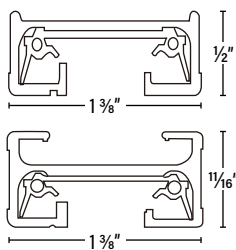

Item#: **80835**
LED POWERZOOM™ TRACK HEAD - J STYLE

ITEM INFORMATION

DIMENSIONS (Inches)

Length	7.8" Max.
Diameter/Width	3.9"
Height	6.7"
Net Weight (Lbs)	3.1

SUPPORTING DOCUMENTS (Grey = not available at this time.)

Product Sheet	VIEW
Install Instructions	VIEW
IES Download from Web Item	VIEW
Photometric Refer to Web Item	VIEW
LM80	VIEW

PACKAGING

		UPC	DIMENSIONS (LxWxH)	GROSS WEIGHT (Lbs)
Master Carton	8	10811768025535	23.5" x 11.9" x 11.4"	29.7
Individual Box	1	811768025538	5.6" x 5.6" x 10.8"	3.7
Country of Origin	China			
HS Tariff	--			

ORDERING Qualification Model # STR-32-J-35K-YY-BK

ITEM#	DESCRIPTION	CASE
80835	LED POWERZOOM™ 25/32W/35K/DIMMABLE/BLACK/J STYLE - SUPERIOR LIFE®	8

ADDITIONAL INFORMATION:

- The wattage may be adjusted by the slide switches on the back of the track head.
- Compatible with J track types - *The J type fitting is compatible with single or two-circuit track types.*

J TRACK TYPE

Single Circuit

J TYPE FIXTURE FITTING