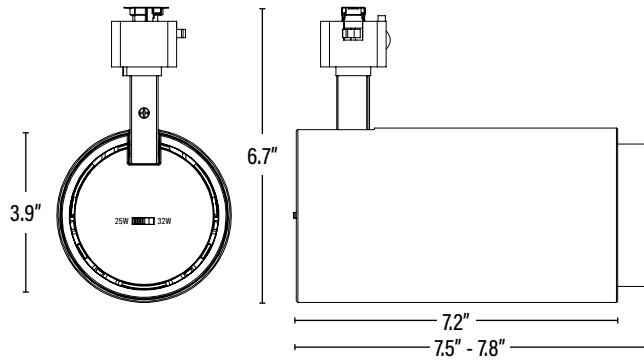

Item#: **80835**
LED POWERZOOM™ TRACK HEAD - J STYLE

ITEM INFORMATION

DIMENSIONS (Inches)

Length	7.8" Max.
Diameter/Width	3.9"
Height	6.7"
Net Weight (Lbs)	3.1

SUPPORTING DOCUMENTS (Grey = not available at this time.)

Product Sheet	VIEW
Install Instructions	VIEW
IES Download from Web Item	VIEW
Photometric Refer to Web Item	VIEW
LM80	VIEW

PACKAGING

		UPC	DIMENSIONS (LxWxH)	GROSS WEIGHT (Lbs)
Master Carton	8	10811768025535	23.5" x 11.9" x 11.4"	29.7
Individual Box	1	811768025538	5.6" x 5.6" x 10.8"	3.7
Country of Origin	China			
HS Tariff	--			