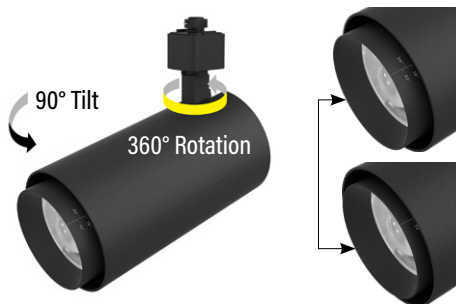

SELECTABLE
WATTAGE

Item#: **80835**
LED POWERZOOM™
TRACK HEAD - J STYLE
SPOT LIGHT ARCHITECTURAL LUMINARIES

FEATURES

Powerzoom™ track lighting features adjustable wattage and beam angle for dynamic lighting in any application.

- Modern design, for a clean visual appearance
- Superior uniform light coverage
- Smooth zoom for precision light distribution
- Energy efficient
- No flickering
- 360° head rotation with 90° tilt

APPLICATION

Designed for a variety of applications; architectural, retail stores, offices, lobbies, museums.

ADJUSTABLE LIGHTING

Rotate lens to
adjust beam angle
from 15° to 33°

PERFORMANCE DATA

ELECTRICAL

Wattage	25W / 32W
Voltage	120V
Current	320mA Max.
Power Factor	0.9
Total Harmonic Distortion (THD)	15

Item#: **80835**
LED POWERZOOM™ TRACK HEAD - J STYLE

ITEM INFORMATION

DIMENSIONS (Inches)

Length	7.8" Max.
Diameter/Width	3.9"
Height	6.7"
Net Weight (Lbs)	3.1

SUPPORTING DOCUMENTS (Grey = not available at this time.)