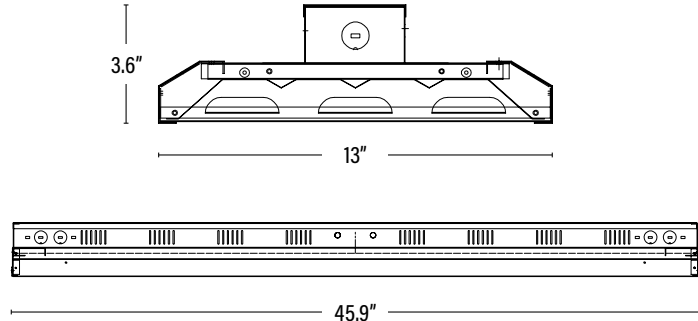

PERFORMANCE DATA

Item#: **55510**
LED TONE-SELECT™ 4' LINEAR HIGH BAY

DIMENSIONS (Inches)

Length	45.9"
Width	13"
Height	3.6"
Net Weight (Lbs)	17.9
Chain Length	41.34" (2 ea.)

SUPPORTING DOCUMENTS (Grey = not available at this time.)

Product Sheet	VIEW
Install Instructions	VIEW
IES Download from Web Item	VIEW
LM79	VIEW
LM80	VIEW

PACKAGING

Master Carton	1
Country of Origin	China
HS Tariff	9405.10.6020

UPC	DIMENSIONS (LxWxH)	GROSS WEIGHT (Lbs)
811768020076	--	--