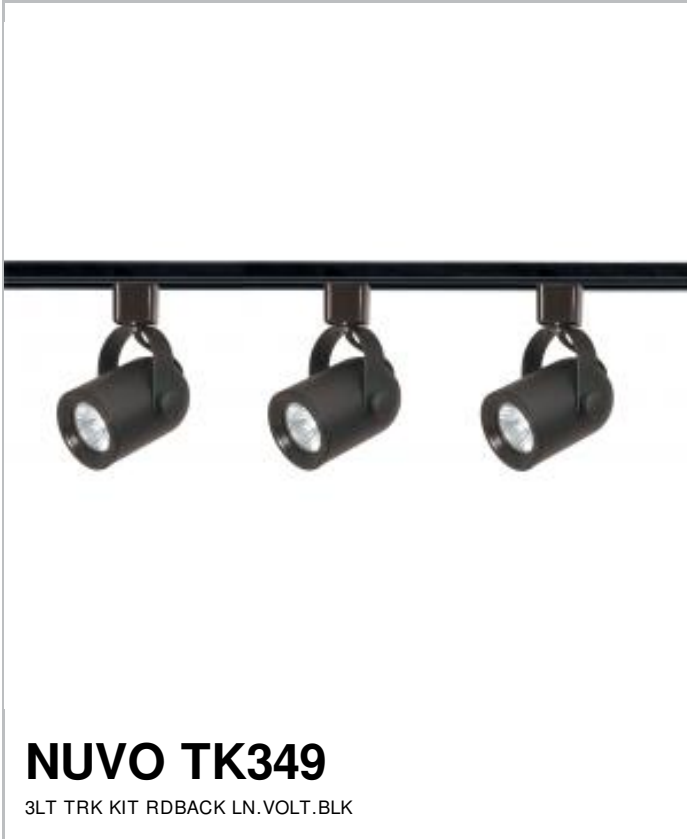

Project Name

Location

Prepared By

Notes

[www] 10-25-2021 04:00:44

General

Status	Active
Finish	Black
Base	Bi Pin GU10
Length (in.)	4.13
Width (in.)	2.75
Height (in.)	2.75
Dimmable	Lamp Dependent
Technology	Halogen
Indoor or Outdoor Fixture	Indoor

Dimensions

Extension (in.)	6.5
Weight (lb.)	4.90

Compliance

Safety Listing	cETLus
Location Rating	Dry
UL Application	Track
Energy Star	No
California Prop 65	Lead
RoHS Compliant	Yes

Additional Information

Includes	(1) Four foot track, (3) Track lighting heads, (1) Floating power feed canopy kit, All necessary mounting hardware
Warranty	1 Year Limited - Fixtures