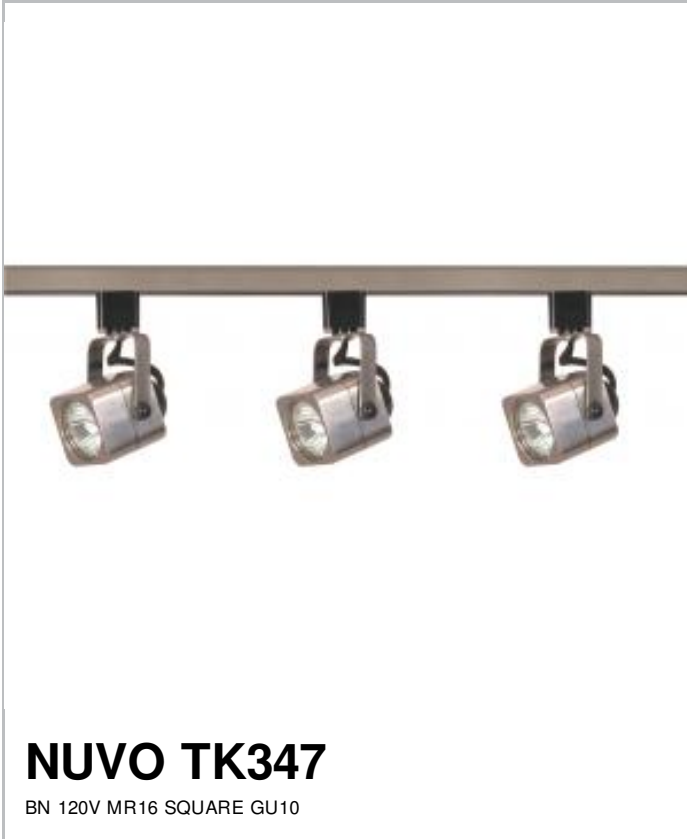

Project Name

Location

Prepared By

Notes

[www] 10-25-2021 04:00:44

General

Status	Active
Finish	Brushed Nickel
Base	Bi Pin GU10
Length (in.)	2.38
Width (in.)	2.25
Height (in.)	2.25
Dimmable	Lamp Dependent
Technology	Halogen
Indoor or Outdoor Fixture	Indoor

Dimensions

Extension (in.)	5.88
Weight (lb.)	4.90

Compliance

Safety Listing	cETLus
Location Rating	Dry
UL Application	Track
Energy Star	No
California Prop 65	Lead
RoHS Compliant	Yes

Additional Information

Includes	(1) Four foot track, (3) Track lighting heads, (1) Floating power feed canopy kit, All necessary mounting hardware
Warranty	1 Year Limited - Fixtures