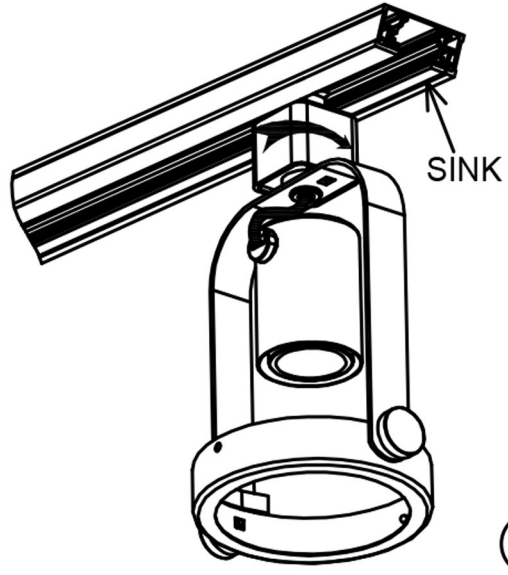

# INSTALLATION INSTRUCTIONS

TURN OFF POWER

120V 60Hz

120V 60Hz

120V 60Hz