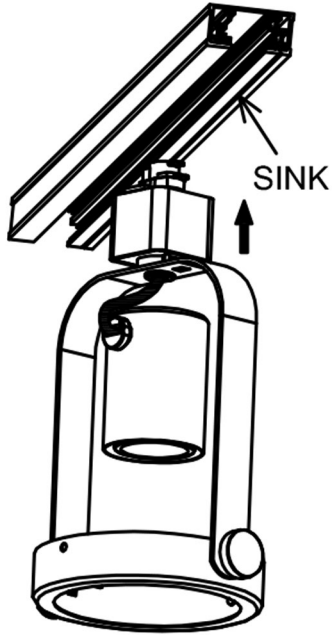

# INSTALLATION INSTRUCTIONS

TURN OFF POWER

120V 60Hz

120V 60Hz

120V 60Hz