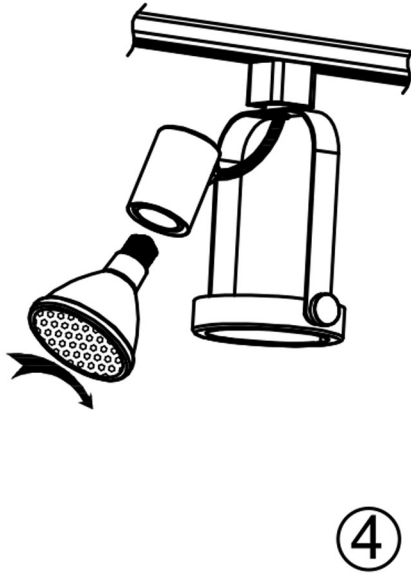

# INSTALLATION INSTRUCTIONS

TURN OFF POWER

120V 60Hz

120V 60Hz

120V 60Hz