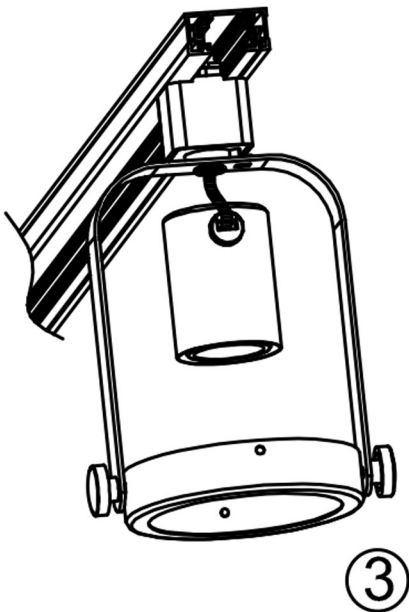

# INSTALLATION INSTRUCTIONS

TURN OFF POWER

120V 60Hz

120V 60Hz

120V 60Hz