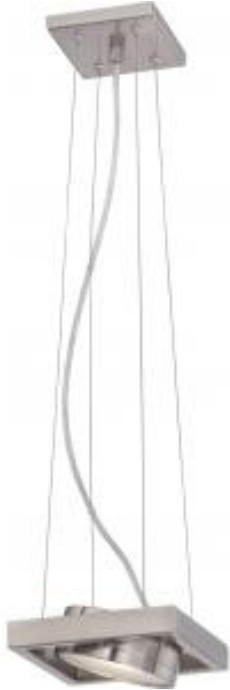

## NUVO 62-997

HAWK LED PENDANT

### General

Status	Active
Collection	Hawk
Finish	Brushed Nickel
Wattage	15W
CCT (Kelvin)	3000
Color Temperature	Warm White
Width (in.)	6.50
Height (in.)	2.50
Indoor or Outdoor Fixture	Indoor

### Specifications

Technology	LED
CRI	90
Lumen Output	1190L
Voltage	120V
Dimmable	Yes-Dimmable
Recommended Dimmer	Forward Phase or Reverse Phase or Phase Selectable or Triac
Weight (lb.)	2.76
Fixture Type	Pendant

### Dimensions

Back Plate or Canopy Length (in.)	4.72
Back Plate or Canopy Width (in.)	4.72
Back Plate or Canopy Height (in.)	0.7
Wire Length	144 in.