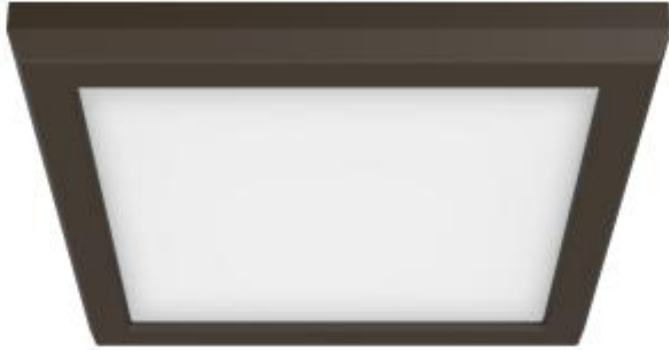

## NUVO 62-1716

11W LED 7" SQ BRONZE

### General

Status	Active
Fixture Type	Flush Mount
Finish	Bronze
Wattage	11W
Lumen Output	800L-850L
CCT (Kelvin)	2700K/3000K/3500K/4000K/5000K
Indoor or Outdoor Fixture	Indoor

### Specifications

Technology	LED
Color Temperature	Warm to Cool White
CRI	90
Voltage	120V
Beam Angle	100
Rated Hours	50000
Operating Temperature	-20C (-4F) to +40C (+104F)
Dimmable	Yes-Dimmable
Dimming Note	120V only
Lens Material	Poly methyl methacrylate (PMMA)
Surge Protection	Built-in surge protection - 2.5KV
Weight (lb.)	1.04
Material	Die Cast Aluminum

### Dimensions

Height (in.)	0.67
Width (in.)	7.00
Length (in.)	7.00