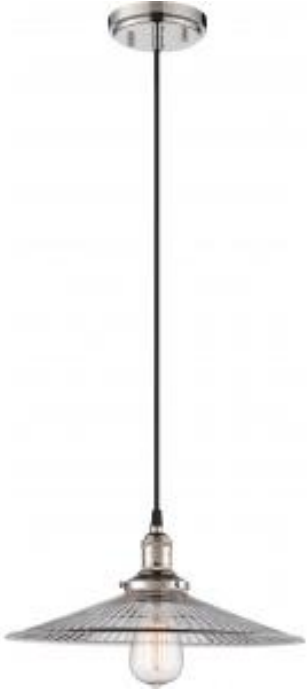

Project Name

Location

Prepared By

NUVO 60-5416

1 LT VINTAGE PENDANT

Notes

[www] 11-14-2021 22:13:41

General

Status	Active
Collection	Vintage
Finish	Polished Nickel
Style	Transitional
Number of Lamps	1
Height (in.)	6.00
Width (in.)	14.00
Indoor or Outdoor Fixture	Indoor

Specifications

Base	Medium
Bulb Type	Incandescent
Max Wattage	100W
Voltage	120V
Bulb Included	Yes
Replacement Bulb	S2413
Glass Description	Clear Ribbed
Weight (lb.)	4.74
Sloped Ceiling	Yes
Fixture Type	Pendant
Fixture Material	Glass / Metal

Dimensions

Back Plate or Canopy Height (in.)	0.94
Back Plate or Canopy Diameter (in.)	4.92

Compliance

Safety Listing	cULus
Location Rating	Dry
UL Application	Ceiling
Energy Star	No
California Status	Not T24 Compliant
California Prop 65	Lead
RoHS Compliant	Yes

Additional Information

Includes	(1) 12 foot cord; (1) 40W ST19 Medium Base Incandescent Lamp
Warranty	1 Year Limited - Fixtures