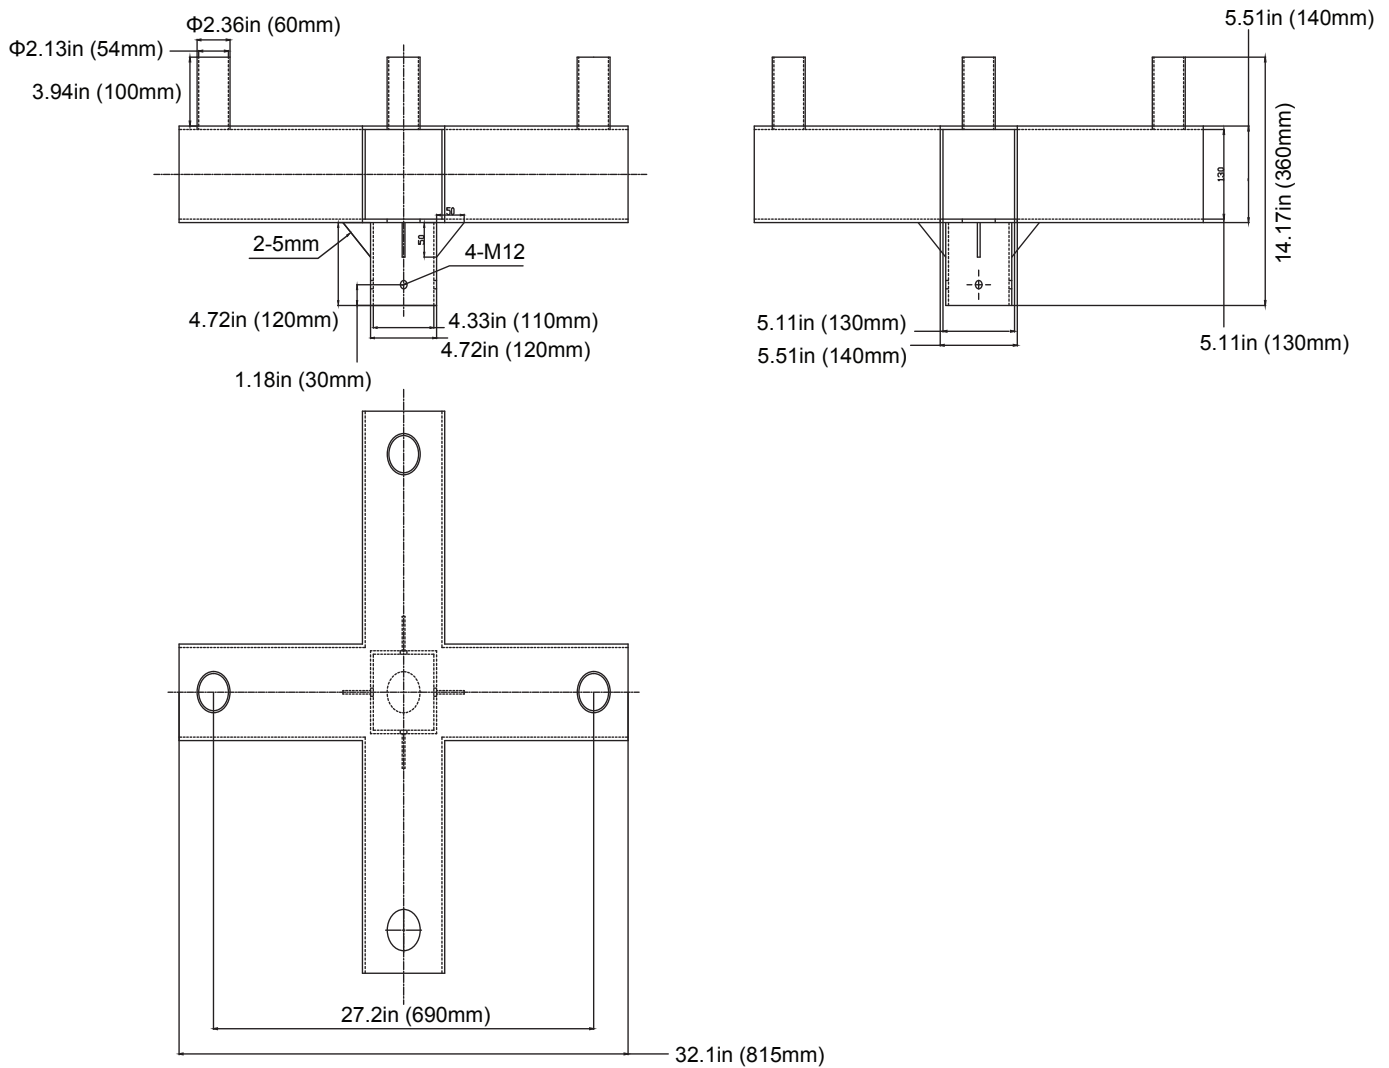

SQUARE TENON VERTICAL TRIPLE HEAD 180° POLE MOUNTING BRACKET

ORDER NUMBER

P10361 MT-4STV2.5-3180/BZ

4" Square Tenon Vertical to 2-3/8" Triple Heads at 180°

Item #	Catalog Number	Description	Max allowable load per tenon	Bracket EPA MAX	Bracket weight MAX
P10360	MT-4STV2.5-2180/BZ	Square Twin	110lbs(50kg)	0.89ft ²	17.6lbs(8kg)
P10361	MT-4STV2.5-3180/BZ	Square 3-in-line	110lbs(50kg)	1.2ft ²	28.2lbs(12.8kg)
P10362	MT-4STV2.5-490/BZ	Square 4 @ 90°	110lbs(50kg)	0.89ft ²	27.3lbs(12.4kg)
P10356	MT-2.5RTBV2.5-2180/BZ	Round Twin	110lbs(50kg)	1.1ft ²	17.8lbs(8.1kg)
P10357	MT-2.5RTBV2.5-3180/BZ	Round 3-in-line	110lbs(50kg)	1.5ft ²	27lbs(12.3kg)
P10358	MT-2.5RTBV2.5-3120/BZ	Round 3 @ 120°	110lbs(50kg)	1.4ft ²	27.7lbs(12.6kg)

PART A

PART B

SQUARE TENON VERTICAL QUAD HEAD 90°

POLE MOUNTING BRACKET

ORDER NUMBER P10362 MT-4STV2.5-490/BZ

4" Square Tenon Vertical to 2-3/8" Quad Heads at 90°

Item #	Catalog Number	Description	Max allowable load per tenon	Bracket EPA MAX	Bracket weight MAX
P10360	MT-4STV2.5-2180/BZ	Square Twin	110lbs(50kg)	0.89ft ²	17.6lbs(8kg)
P10361	MT-4STV2.5-3180/BZ	Square 3-in-line	110lbs(50kg)	1.2ft ²	28.2lbs(12.8kg)
P10362	MT-4STV2.5-490/BZ	Square 4 @ 90°	110lbs(50kg)	0.89ft ²	27.3lbs(12.4kg)
P10356	MT-2.5RTBV2.5-2180/BZ	Round Twin	110lbs(50kg)	1.1ft ²	17.8lbs(8.1kg)
P10357	MT-2.5RTBV2.5-3180/BZ	Round 3-in-line	110lbs(50kg)	1.5ft ²	27lbs(12.3kg)
P10358	MT-2.5RTBV2.5-3120/BZ	Round 3 @ 120°	110lbs(50kg)	1.4ft ²	27.7lbs(12.6kg)

4" WALL MOUNT SINGLE HEAD POLE MOUNTING BRACKET

ORDER NUMBER

P10363 MT-4WM2.5-1/BZ

4" Wallmount to 2-3/8" Single Head

4" WALLMOUNT SINGLE HEAD 90° POLE MOUNTING BRACKET

ORDER NUMBER P10364 MT-4WM2.5-190/BZ