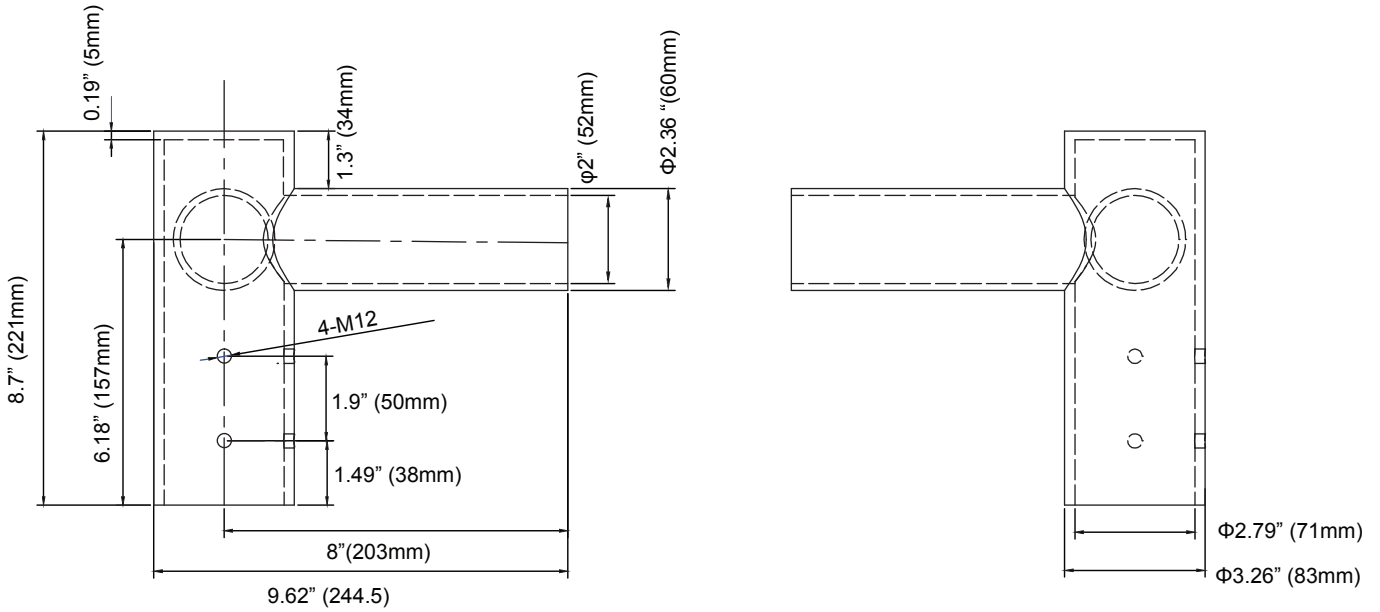

ROUND TENON HORIZONTAL DOUBLE HEAD 90° POLE MOUNTING BRACKET

ORDER NUMBER

P10359 MT-2.5RTBH2.5-290/BZ

2.5" Round Tenon Bullhorn Horizontal to 2-3/8" Double Heads at 90°