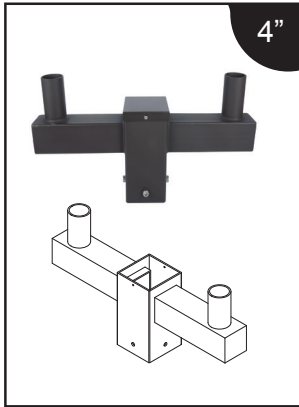

ROUND TENON BULLHORN TRIPLE HEAD 180° POLE MOUNTING BRACKET

ORDER NUMBER P10357 MT-2.5RTBV2.5-3180/BZ

2.5" Round Tenon Bullhorn Vertical to 2-3/8" Triple Heads at 180°

Item #	Catalog Number	Description	Max allowable load per tenon	Bracket EPA MAX	Bracket weight MAX
P10360	MT-4STV2.5-2180/BZ	Square Twin	110lbs(50kg)	0.89ft ²	17.6lbs(8kg)
P10361	MT-4STV2.5-3180/BZ	Square 3-in-line	110lbs(50kg)	1.2ft ²	28.2lbs(12.8kg)
P10362	MT-4STV2.5-490/BZ	Square 4 @ 90°	110lbs(50kg)	0.89ft ²	27.3lbs(12.4kg)
P10356	MT-2.5RTBV2.5-2180/BZ	Round Twin	110lbs(50kg)	1.1ft ²	17.8lbs(8.1kg)
P10357	MT-2.5RTBV2.5-3180/BZ	Round 3-in-line	110lbs(50kg)	1.5ft ²	27lbs(12.3kg)
P10358	MT-2.5RTBV2.5-3120/BZ	Round 3 @ 120°	110lbs(50kg)	1.4ft ²	27.7lbs(12.6kg)

ROUND TENON HORIZONTAL DOUBLE HEAD 90° POLE MOUNTING BRACKET

ORDER NUMBER

P10359 MT-2.5RTBH2.5-290/BZ

2.5" Round Tenon Bullhorn Horizontal to 2-3/8" Double Heads at 90°

SQUARE TENON VERTICAL DOUBLE HEAD 180°

POLE MOUNTING BRACKET

ORDER NUMBER

P10360 MT-4STV2.5-2180/BZ

4" Square Tenon Vertical to 2-3/8" Double Heads at 180°

Item #	Catalog Number	Description	Max allowable load per tenon	Bracket EPA MAX	Bracket weight MAX
P10360	MT-4STV2.5-2180/BZ	Square Twin	110lbs(50kg)	0.89ft ²	17.6lbs(8kg)
P10361	MT-4STV2.5-3180/BZ	Square 3-in-line	110lbs(50kg)	1.2ft ²	28.2lbs(12.8kg)
P10362	MT-4STV2.5-490/BZ	Square 4 @ 90°	110lbs(50kg)	0.89ft ²	27.3lbs(12.4kg)
P10356	MT-2.5RTBV2.5-2180/BZ	Round Twin	110lbs(50kg)	1.1ft ²	17.8lbs(8.1kg)
P10357	MT-2.5RTBV2.5-3180/BZ	Round 3-in-line	110lbs(50kg)	1.5ft ²	27lbs(12.3kg)
P10358	MT-2.5RTBV2.5-3120/BZ	Round 3 @ 120°	110lbs(50kg)	1.4ft ²	27.7lbs(12.6kg)