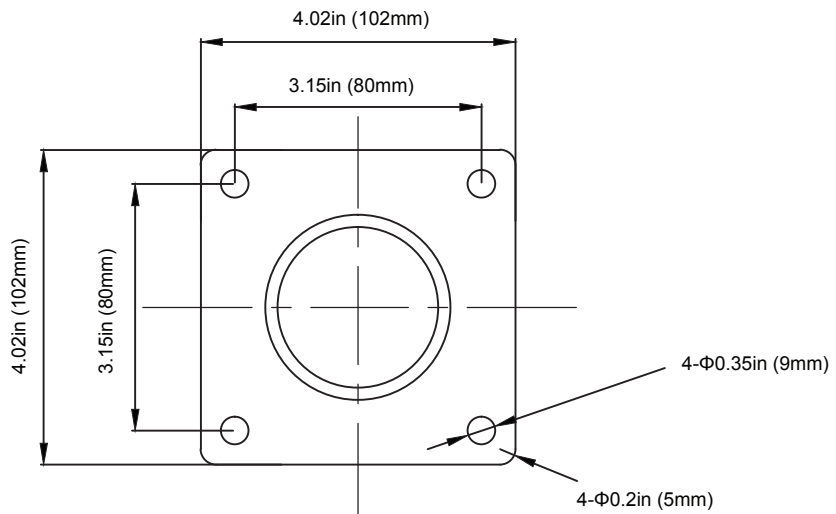

SQUARE TENON VERTICAL TRIPLE HEAD 180° POLE MOUNTING BRACKET

ORDER NUMBER

P10361 MT-4STV2.5-3180/BZ

4" Square Tenon Vertical to 2-3/8" Triple Heads at 180°

Item #	Catalog Number	Description	Max allowable load per tenon	Bracket EPA MAX	Bracket weight MAX
P10360	MT-4STV2.5-2180/BZ	Square Twin	110lbs(50kg)	0.89ft ²	17.6lbs(8kg)
P10361	MT-4STV2.5-3180/BZ	Square 3-in-line	110lbs(50kg)	1.2ft ²	28.2lbs(12.8kg)
P10362	MT-4STV2.5-490/BZ	Square 4 @ 90°	110lbs(50kg)	0.89ft ²	27.3lbs(12.4kg)
P10356	MT-2.5RTBV2.5-2180/BZ	Round Twin	110lbs(50kg)	1.1ft ²	17.8lbs(8.1kg)
P10357	MT-2.5RTBV2.5-3180/BZ	Round 3-in-line	110lbs(50kg)	1.5ft ²	27lbs(12.3kg)
P10358	MT-2.5RTBV2.5-3120/BZ	Round 3 @ 120°	110lbs(50kg)	1.4ft ²	27.7lbs(12.6kg)

PART A

PART B

SQUARE TENON VERTICAL QUAD HEAD 90°

POLE MOUNTING BRACKET

ORDER NUMBER P10362 MT-4STV2.5-490/BZ

4" Square Tenon Vertical to 2-3/8" Quad Heads at 90°

Item #	Catalog Number	Description	Max allowable load per tenon	Bracket EPA MAX	Bracket weight MAX
P10360	MT-4STV2.5-2180/BZ	Square Twin	110lbs(50kg)	0.89ft ²	17.6lbs(8kg)
P10361	MT-4STV2.5-3180/BZ	Square 3-in-line	110lbs(50kg)	1.2ft ²	28.2lbs(12.8kg)
P10362	MT-4STV2.5-490/BZ	Square 4 @ 90°	110lbs(50kg)	0.89ft ²	27.3lbs(12.4kg)
P10356	MT-2.5RTBV2.5-2180/BZ	Round Twin	110lbs(50kg)	1.1ft ²	17.8lbs(8.1kg)
P10357	MT-2.5RTBV2.5-3180/BZ	Round 3-in-line	110lbs(50kg)	1.5ft ²	27lbs(12.3kg)
P10358	MT-2.5RTBV2.5-3120/BZ	Round 3 @ 120°	110lbs(50kg)	1.4ft ²	27.7lbs(12.6kg)

4" WALL MOUNT SINGLE HEAD POLE MOUNTING BRACKET

ORDER NUMBER

P10363 MT-4WM2.5-1/BZ

4" Wallmount to 2-3/8" Single Head

4" WALLMOUNT SINGLE HEAD 90° POLE MOUNTING BRACKET

ORDER NUMBER P10364 MT-4WM2.5-190/BZ