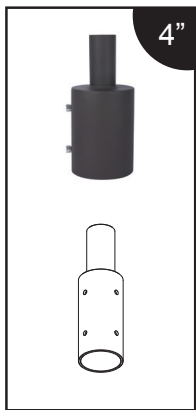

ORDER NUMBER

P10349 MT-4RTV2.5-1/BZ

4" Round Tenon Vertical to 2-3/8" Single head