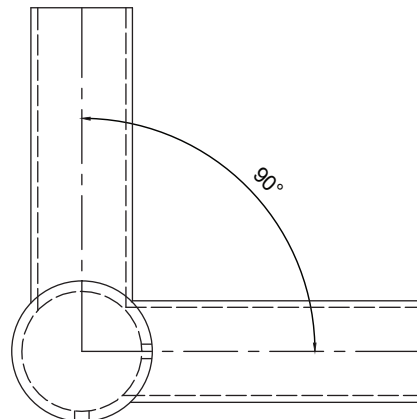

ROUND TENON BULLHORN DOUBLE HEAD 180°

POLE MOUNTING BRACKET

ORDER NUMBER

P10356 MT-2.5RTBV2.5-2180/BZ

2.5" Round Tenon Bullhorn Vertical to 2-3/8" Double Heads at 180°

Item #	Catalog Number	Description	Max allowable load per tenon	Bracket EPA MAX	Bracket weight MAX
P10360	MT-4STV2.5-2180/BZ	Square Twin	110lbs(50kg)	0.89ft ²	17.6lbs(8kg)
P10361	MT-4STV2.5-3180/BZ	Square 3-in-line	110lbs(50kg)	1.2ft ²	28.2lbs(12.8kg)
P10362	MT-4STV2.5-490/BZ	Square 4 @ 90°	110lbs(50kg)	0.89ft ²	27.3lbs(12.4kg)
P10356	MT-2.5RTBV2.5-2180/BZ	Round Twin	110lbs(50kg)	1.1ft ²	17.8lbs(8.1kg)
P10357	MT-2.5RTBV2.5-3180/BZ	Round 3-in-line	110lbs(50kg)	1.5ft ²	27lbs(12.3kg)
P10358	MT-2.5RTBV2.5-3120/BZ	Round 3 @ 120°	110lbs(50kg)	1.4ft ²	27.7lbs(12.6kg)

ROUND TENON BULLHORN TRIPLE HEAD 180° POLE MOUNTING BRACKET

ORDER NUMBER P10357 MT-2.5RTBV2.5-3180/BZ

2.5" Round Tenon Bullhorn Vertical to 2-3/8" Triple Heads at 180°

Item #	Catalog Number	Description	Max allowable load per tenon	Bracket EPA MAX	Bracket weight MAX
P10360	MT-4STV2.5-2180/BZ	Square Twin	110lbs(50kg)	0.89ft ²	17.6lbs(8kg)
P10361	MT-4STV2.5-3180/BZ	Square 3-in-line	110lbs(50kg)	1.2ft ²	28.2lbs(12.8kg)
P10362	MT-4STV2.5-490/BZ	Square 4 @ 90°	110lbs(50kg)	0.89ft ²	27.3lbs(12.4kg)
P10356	MT-2.5RTBV2.5-2180/BZ	Round Twin	110lbs(50kg)	1.1ft ²	17.8lbs(8.1kg)
P10357	MT-2.5RTBV2.5-3180/BZ	Round 3-in-line	110lbs(50kg)	1.5ft ²	27lbs(12.3kg)
P10358	MT-2.5RTBV2.5-3120/BZ	Round 3 @ 120°	110lbs(50kg)	1.4ft ²	27.7lbs(12.6kg)

ROUND TENON HORIZONTAL DOUBLE HEAD 90° POLE MOUNTING BRACKET

ORDER NUMBER

P10359 MT-2.5RTBH2.5-290/BZ

2.5" Round Tenon Bullhorn Horizontal to 2-3/8" Double Heads at 90°

SQUARE TENON VERTICAL DOUBLE HEAD 180°