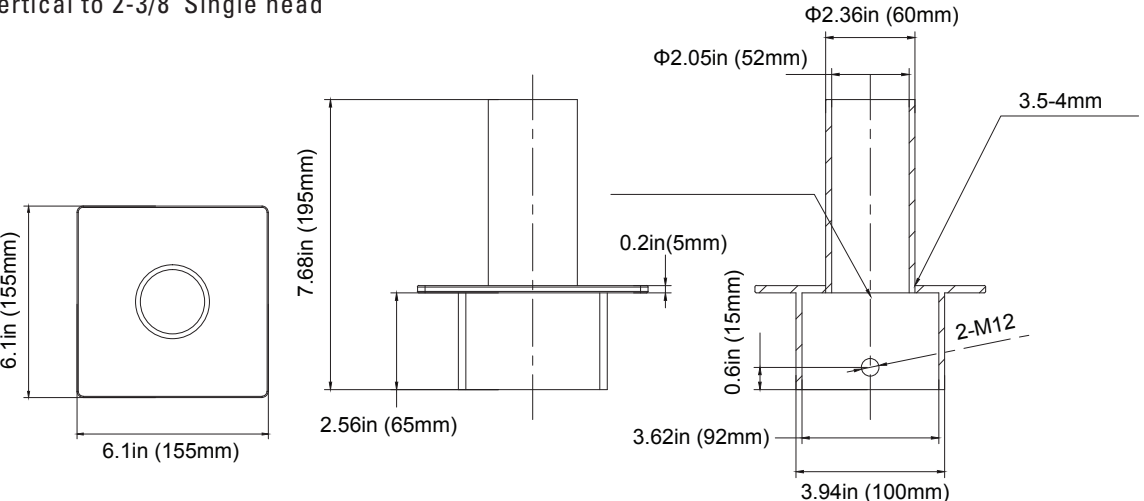

P10351 MT-3STV2.5-1/BZ

3" Square Tenon Vertical to 2-3/8" Single head

ORDER NUMBER

P10352 MT-4STV2.5-1/BZ

4" Square Tenon Vertical to 2-3/8" Single head

ORDER NUMBER

P10353 MT-5STV2.5-1/BZ

5" Square Tenon Vertical to 2-3/8" Single head

ROUND TENON BULLHORN DOUBLE HEAD 180°

POLE MOUNTING BRACKET

ORDER NUMBER

P10356 MT-2.5RTBV2.5-2180/BZ

2.5" Round Tenon Bullhorn Vertical to 2-3/8" Double Heads at 180°

Item #	Catalog Number	Description	Max allowable load per tenon	Bracket EPA MAX	Bracket weight MAX
P10360	MT-4STV2.5-2180/BZ	Square Twin	110lbs(50kg)	0.89ft ²	17.6lbs(8kg)
P10361	MT-4STV2.5-3180/BZ	Square 3-in-line	110lbs(50kg)	1.2ft ²	28.2lbs(12.8kg)
P10362	MT-4STV2.5-490/BZ	Square 4 @ 90°	110lbs(50kg)	0.89ft ²	27.3lbs(12.4kg)
P10356	MT-2.5RTBV2.5-2180/BZ	Round Twin	110lbs(50kg)	1.1ft ²	17.8lbs(8.1kg)
P10357	MT-2.5RTBV2.5-3180/BZ	Round 3-in-line	110lbs(50kg)	1.5ft ²	27lbs(12.3kg)
P10358	MT-2.5RTBV2.5-3120/BZ	Round 3 @ 120°	110lbs(50kg)	1.4ft ²	27.7lbs(12.6kg)