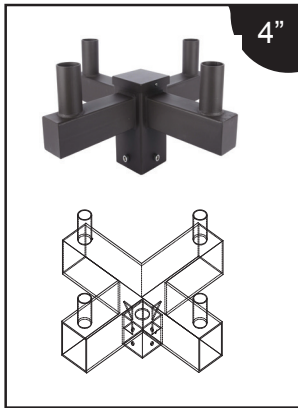

PART A

PART B

SQUARE TENON VERTICAL QUAD HEAD 90°

POLE MOUNTING BRACKET

ORDER NUMBER P10362 MT-4STV2.5-490/BZ

4" Square Tenon Vertical to 2-3/8" Quad Heads at 90°

Item #	Catalog Number	Description	Max allowable load per tenon	Bracket EPA MAX	Bracket weight MAX
P10360	MT-4STV2.5-2180/BZ	Square Twin	110lbs(50kg)	0.89ft ²	17.6lbs(8kg)
P10361	MT-4STV2.5-3180/BZ	Square 3-in-line	110lbs(50kg)	1.2ft ²	28.2lbs(12.8kg)
P10362	MT-4STV2.5-490/BZ	Square 4 @ 90°	110lbs(50kg)	0.89ft ²	27.3lbs(12.4kg)
P10356	MT-2.5RTBV2.5-2180/BZ	Round Twin	110lbs(50kg)	1.1ft ²	17.8lbs(8.1kg)
P10357	MT-2.5RTBV2.5-3180/BZ	Round 3-in-line	110lbs(50kg)	1.5ft ²	27lbs(12.3kg)
P10358	MT-2.5RTBV2.5-3120/BZ	Round 3 @ 120°	110lbs(50kg)	1.4ft ²	27.7lbs(12.6kg)

4" WALL MOUNT SINGLE HEAD POLE MOUNTING BRACKET

ORDER NUMBER

P10363 MT-4WM2.5-1/BZ

4" Wallmount to 2-3/8" Single Head

4" WALLMOUNT SINGLE HEAD 90° POLE MOUNTING BRACKET

ORDER NUMBER P10364 MT-4WM2.5-190/BZ