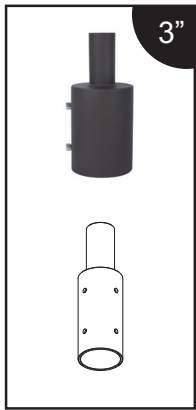

4" Wallmount to 2-3/8" Single Head

4" Wallmount to 2-3/8" Single Head (90°)

ROUND TENON VERTICAL POLE MOUNTING BRACKET

ORDER NUMBER

P10348 MT-3RTV2.5-1/BZ

3" Round Tenon Vertical to 2-3/8" Single head

ORDER NUMBER