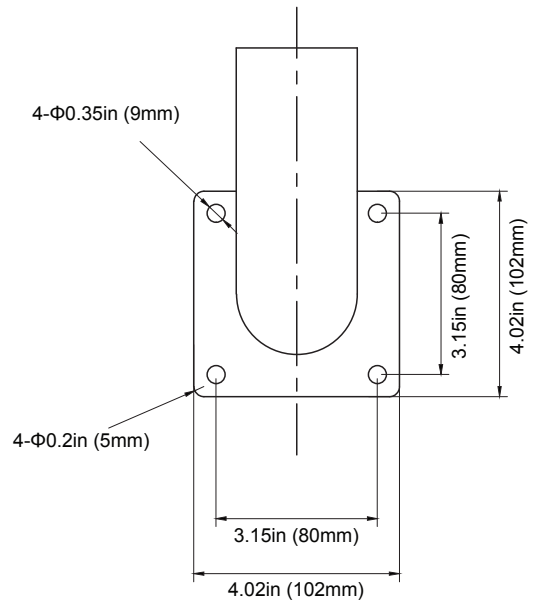

4" WALLMOUNT SINGLE HEAD 90° POLE MOUNTING BRACKET

ORDER NUMBER P10364 MT-4WM2.5-190/BZ

4" Wallmount to 2-3/8" Single Heads at 90°