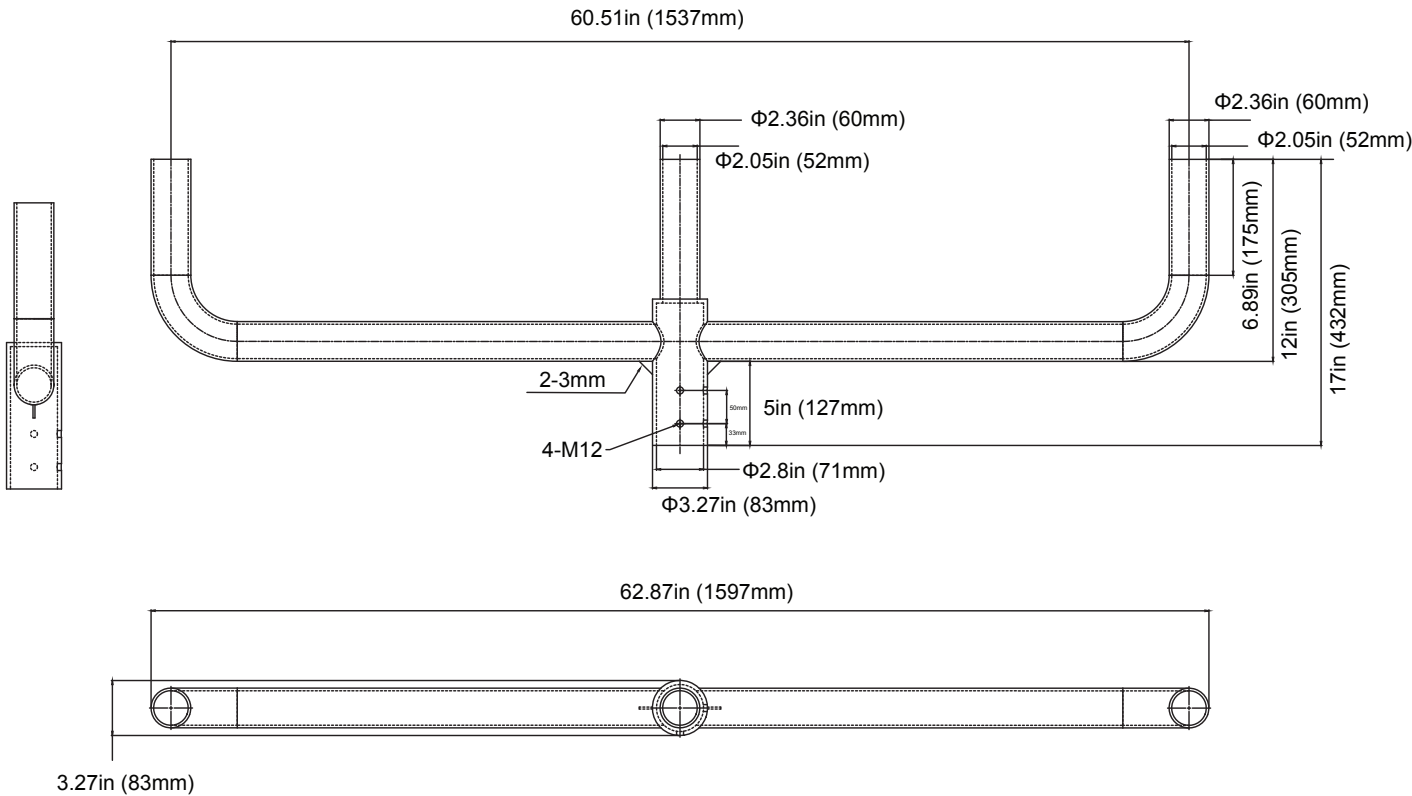

P10351 MT-3STV2.5-1/BZ

3" Square Tenon Vertical to 2-3/8" Single head

ORDER NUMBER

P10352 MT-4STV2.5-1/BZ

4" Square Tenon Vertical to 2-3/8" Single head

ORDER NUMBER

P10353 MT-5STV2.5-1/BZ

5" Square Tenon Vertical to 2-3/8" Single head

ROUND TENON BULLHORN DOUBLE HEAD 180°

POLE MOUNTING BRACKET

ORDER NUMBER

P10356 MT-2.5RTBV2.5-2180/BZ

2.5" Round Tenon Bullhorn Vertical to 2-3/8" Double Heads at 180°

Item #	Catalog Number	Description	Max allowable load per tenon	Bracket EPA MAX	Bracket weight MAX
P10360	MT-4STV2.5-2180/BZ	Square Twin	110lbs(50kg)	0.89ft ²	17.6lbs(8kg)
P10361	MT-4STV2.5-3180/BZ	Square 3-in-line	110lbs(50kg)	1.2ft ²	28.2lbs(12.8kg)
P10362	MT-4STV2.5-490/BZ	Square 4 @ 90°	110lbs(50kg)	0.89ft ²	27.3lbs(12.4kg)
P10356	MT-2.5RTBV2.5-2180/BZ	Round Twin	110lbs(50kg)	1.1ft ²	17.8lbs(8.1kg)
P10357	MT-2.5RTBV2.5-3180/BZ	Round 3-in-line	110lbs(50kg)	1.5ft ²	27lbs(12.3kg)
P10358	MT-2.5RTBV2.5-3120/BZ	Round 3 @ 120°	110lbs(50kg)	1.4ft ²	27.7lbs(12.6kg)

ROUND TENON BULLHORN TRIPLE HEAD 180° POLE MOUNTING BRACKET

ORDER NUMBER P10357 MT-2.5RTBV2.5-3180/BZ

2.5" Round Tenon Bullhorn Vertical to 2-3/8" Triple Heads at 180°

Item #	Catalog Number	Description	Max allowable load per tenon	Bracket EPA MAX	Bracket weight MAX
P10360	MT-4STV2.5-2180/BZ	Square Twin	110lbs(50kg)	0.89ft ²	17.6lbs(8kg)
P10361	MT-4STV2.5-3180/BZ	Square 3-in-line	110lbs(50kg)	1.2ft ²	28.2lbs(12.8kg)
P10362	MT-4STV2.5-490/BZ	Square 4 @ 90°	110lbs(50kg)	0.89ft ²	27.3lbs(12.4kg)
P10356	MT-2.5RTBV2.5-2180/BZ	Round Twin	110lbs(50kg)	1.1ft ²	17.8lbs(8.1kg)
P10357	MT-2.5RTBV2.5-3180/BZ	Round 3-in-line	110lbs(50kg)	1.5ft ²	27lbs(12.3kg)
P10358	MT-2.5RTBV2.5-3120/BZ	Round 3 @ 120°	110lbs(50kg)	1.4ft ²	27.7lbs(12.6kg)