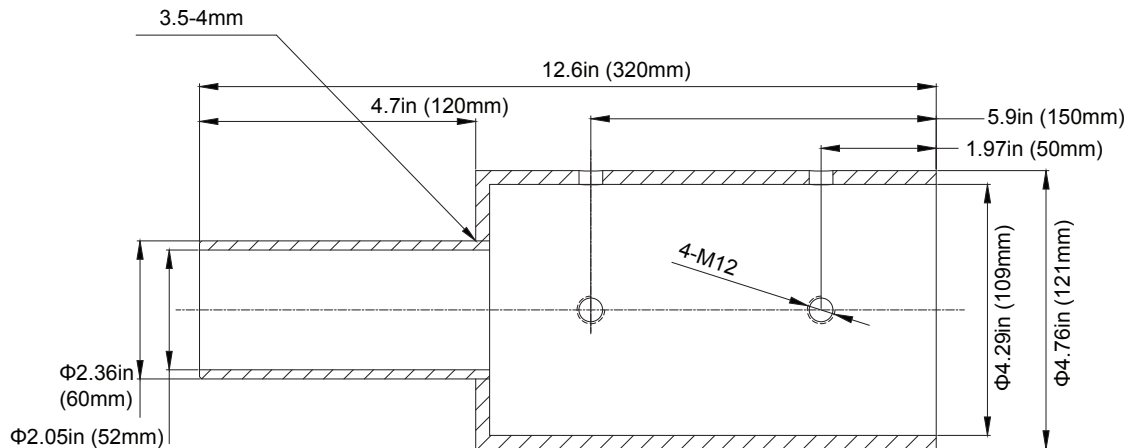

SQUARE TENON

4" Square Tenon Vertical to 2-3/8" Double Heads (180°)

4" Square Tenon Vertical to 2-3/8" Triplet Heads (180°)

4" Square Tenon Vertical to 2-3/8" Quad Heads (90°)

4" Square Tenon Cap (Black)

WALL MOUNT

4" Wallmount to 2-3/8" Single Head

4" Wallmount to 2-3/8" Single Head (90°)

ROUND TENON VERTICAL POLE MOUNTING BRACKET

ORDER NUMBER

P10348 MT-3RTV2.5-1/BZ

3" Round Tenon Vertical to 2-3/8" Single head

ORDER NUMBER

P10349 MT-4RTV2.5-1/BZ

4" Round Tenon Vertical to 2-3/8" Single head

ORDER NUMBER

P10350 MT-5RTV2.5-1/BZ

5" Round Tenon Vertical to 2-3/8" Single head

SQUARE TENON VERTICAL POLE MOUNTING BRACKET

ORDER NUMBER

ROUND TENON BULLHORN DOUBLE HEAD 180°

POLE MOUNTING BRACKET

ORDER NUMBER

P10356 MT-2.5RTBV2.5-2180/BZ

2.5" Round Tenon Bullhorn Vertical to 2-3/8" Double Heads at 180°

Item #	Catalog Number	Description	Max allowable load per tenon	Bracket EPA MAX	Bracket weight MAX
P10360	MT-4STV2.5-2180/BZ	Square Twin	110lbs(50kg)	0.89ft ²	17.6lbs(8kg)
P10361	MT-4STV2.5-3180/BZ	Square 3-in-line	110lbs(50kg)	1.2ft ²	28.2lbs(12.8kg)
P10362	MT-4STV2.5-490/BZ	Square 4 @ 90°	110lbs(50kg)	0.89ft ²	27.3lbs(12.4kg)
P10356	MT-2.5RTBV2.5-2180/BZ	Round Twin	110lbs(50kg)	1.1ft ²	17.8lbs(8.1kg)
P10357	MT-2.5RTBV2.5-3180/BZ	Round 3-in-line	110lbs(50kg)	1.5ft ²	27lbs(12.3kg)
P10358	MT-2.5RTBV2.5-3120/BZ	Round 3 @ 120°	110lbs(50kg)	1.4ft ²	27.7lbs(12.6kg)