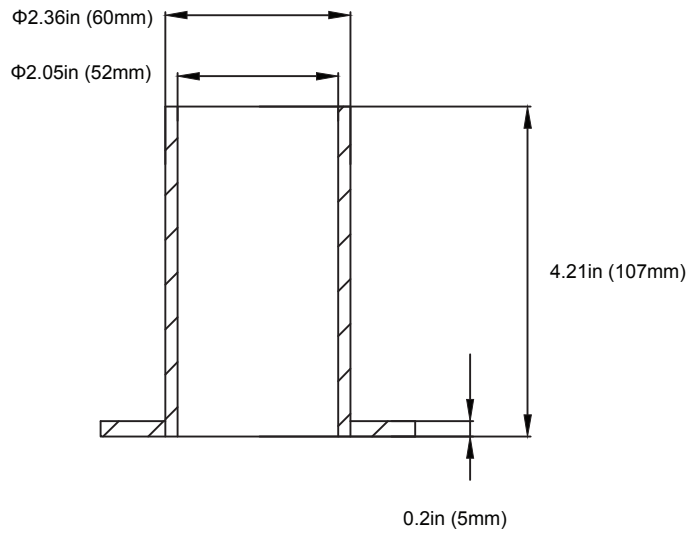

4" WALL MOUNT SINGLE HEAD POLE MOUNTING BRACKET

ORDER NUMBER

P10363 MT-4WM2.5-1/BZ

4" Wallmount to 2-3/8" Single Head