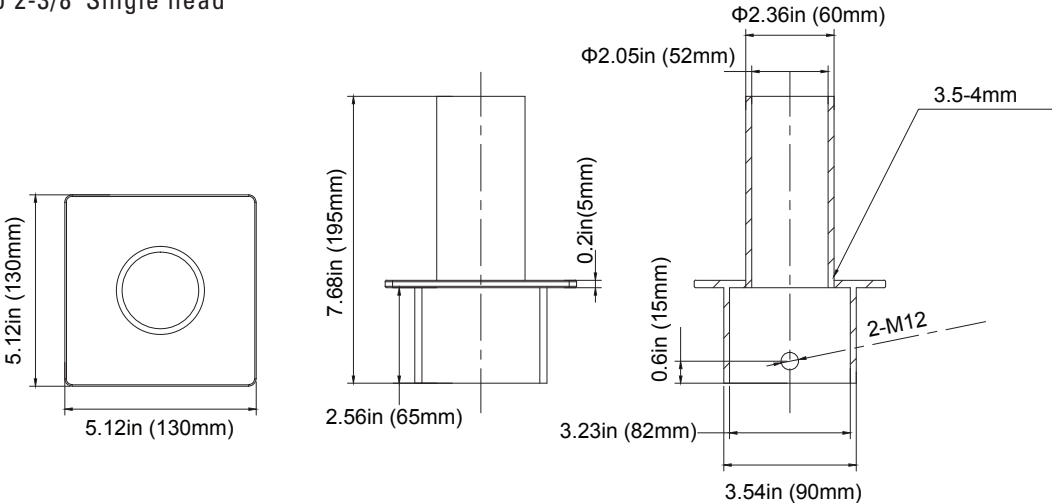

P10351 MT-3STV2.5-1/BZ

3" Square Tenon Vertical to 2-3/8" Single head

ORDER NUMBER

P10352 MT-4STV2.5-1/BZ

4" Square Tenon Vertical to 2-3/8" Single head

ORDER NUMBER

P10353 MT-5STV2.5-1/BZ

5" Square Tenon Vertical to 2-3/8" Single head

ROUND TENON BULLHORN DOUBLE HEAD 180°

POLE MOUNTING BRACKET

ORDER NUMBER

P10356 MT-2.5RTBV2.5-2180/BZ

2.5" Round Tenon Bullhorn Vertical to 2-3/8" Double Heads at 180°

Item #	Catalog Number	Description	Max allowable load per tenon	Bracket EPA MAX	Bracket weight MAX
P10360	MT-4STV2.5-2180/BZ	Square Twin	110lbs(50kg)	0.89ft ²	17.6lbs(8kg)
P10361	MT-4STV2.5-3180/BZ	Square 3-in-line	110lbs(50kg)	1.2ft ²	28.2lbs(12.8kg)
P10362	MT-4STV2.5-490/BZ	Square 4 @ 90°	110lbs(50kg)	0.89ft ²	27.3lbs(12.4kg)
P10356	MT-2.5RTBV2.5-2180/BZ	Round Twin	110lbs(50kg)	1.1ft ²	17.8lbs(8.1kg)
P10357	MT-2.5RTBV2.5-3180/BZ	Round 3-in-line	110lbs(50kg)	1.5ft ²	27lbs(12.3kg)
P10358	MT-2.5RTBV2.5-3120/BZ	Round 3 @ 120°	110lbs(50kg)	1.4ft ²	27.7lbs(12.6kg)

ROUND TENON BULLHORN TRIPLE HEAD 180° POLE MOUNTING BRACKET

ORDER NUMBER P10357 MT-2.5RTBV2.5-3180/BZ

2.5" Round Tenon Bullhorn Vertical to 2-3/8" Triple Heads at 180°

Item #	Catalog Number	Description	Max allowable load per tenon	Bracket EPA MAX	Bracket weight MAX
P10360	MT-4STV2.5-2180/BZ	Square Twin	110lbs(50kg)	0.89ft ²	17.6lbs(8kg)
P10361	MT-4STV2.5-3180/BZ	Square 3-in-line	110lbs(50kg)	1.2ft ²	28.2lbs(12.8kg)
P10362	MT-4STV2.5-490/BZ	Square 4 @ 90°	110lbs(50kg)	0.89ft ²	27.3lbs(12.4kg)
P10356	MT-2.5RTBV2.5-2180/BZ	Round Twin	110lbs(50kg)	1.1ft ²	17.8lbs(8.1kg)
P10357	MT-2.5RTBV2.5-3180/BZ	Round 3-in-line	110lbs(50kg)	1.5ft ²	27lbs(12.3kg)
P10358	MT-2.5RTBV2.5-3120/BZ	Round 3 @ 120°	110lbs(50kg)	1.4ft ²	27.7lbs(12.6kg)