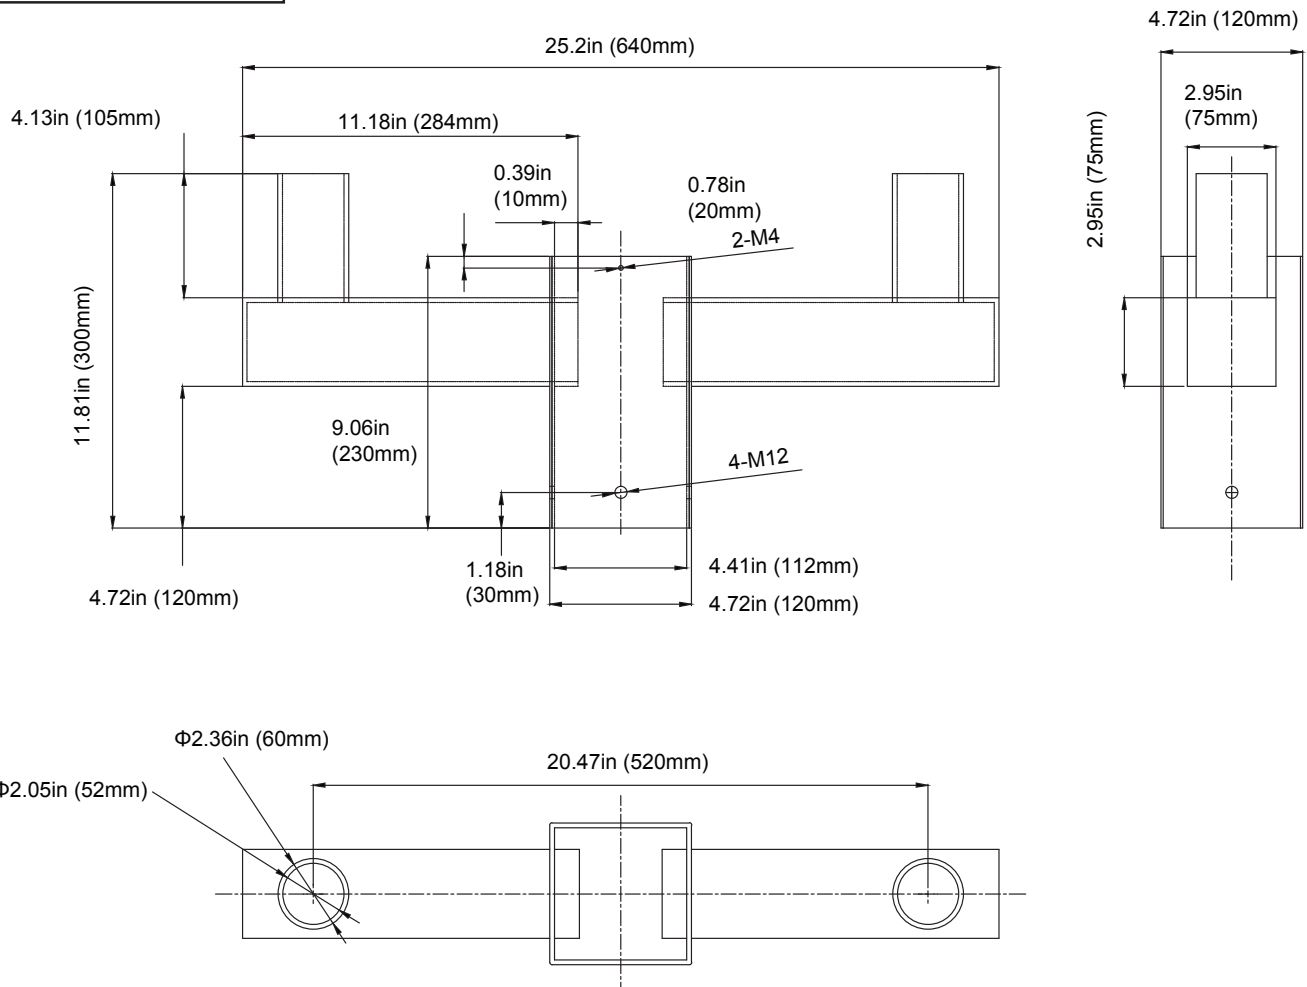

ROUND TENON HORIZONTAL DOUBLE HEAD 90° POLE MOUNTING BRACKET

ORDER NUMBER

P10359 MT-2.5RTBH2.5-290/BZ

2.5" Round Tenon Bullhorn Horizontal to 2-3/8" Double Heads at 90°

SQUARE TENON VERTICAL DOUBLE HEAD 180°

POLE MOUNTING BRACKET

ORDER NUMBER

P10360 MT-4STV2.5-2180/BZ

4" Square Tenon Vertical to 2-3/8" Double Heads at 180°

Item #	Catalog Number	Description	Max allowable load per tenon	Bracket EPA MAX	Bracket weight MAX
P10360	MT-4STV2.5-2180/BZ	Square Twin	110lbs(50kg)	0.89ft ²	17.6lbs(8kg)
P10361	MT-4STV2.5-3180/BZ	Square 3-in-line	110lbs(50kg)	1.2ft ²	28.2lbs(12.8kg)
P10362	MT-4STV2.5-490/BZ	Square 4 @ 90°	110lbs(50kg)	0.89ft ²	27.3lbs(12.4kg)
P10356	MT-2.5RTBV2.5-2180/BZ	Round Twin	110lbs(50kg)	1.1ft ²	17.8lbs(8.1kg)
P10357	MT-2.5RTBV2.5-3180/BZ	Round 3-in-line	110lbs(50kg)	1.5ft ²	27lbs(12.3kg)
P10358	MT-2.5RTBV2.5-3120/BZ	Round 3 @ 120°	110lbs(50kg)	1.4ft ²	27.7lbs(12.6kg)

SQUARE TENON VERTICAL TRIPLE HEAD 180° POLE MOUNTING BRACKET

ORDER NUMBER

P10361 MT-4STV2.5-3180/BZ

4" Square Tenon Vertical to 2-3/8" Triple Heads at 180°

Item #	Catalog Number	Description	Max allowable load per tenon	Bracket EPA MAX	Bracket weight MAX
P10360	MT-4STV2.5-2180/BZ	Square Twin	110lbs(50kg)	0.89ft ²	17.6lbs(8kg)
P10361	MT-4STV2.5-3180/BZ	Square 3-in-line	110lbs(50kg)	1.2ft ²	28.2lbs(12.8kg)
P10362	MT-4STV2.5-490/BZ	Square 4 @ 90°	110lbs(50kg)	0.89ft ²	27.3lbs(12.4kg)
P10356	MT-2.5RTBV2.5-2180/BZ	Round Twin	110lbs(50kg)	1.1ft ²	17.8lbs(8.1kg)
P10357	MT-2.5RTBV2.5-3180/BZ	Round 3-in-line	110lbs(50kg)	1.5ft ²	27lbs(12.3kg)
P10358	MT-2.5RTBV2.5-3120/BZ	Round 3 @ 120°	110lbs(50kg)	1.4ft ²	27.7lbs(12.6kg)