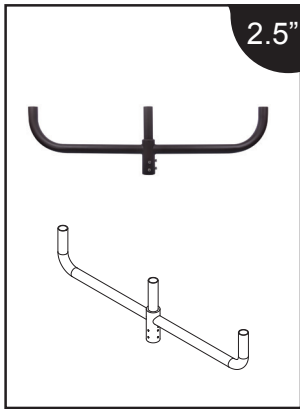

P10351 MT-3STV2.5-1/BZ

3" Square Tenon Vertical to 2-3/8" Single head

ORDER NUMBER

P10352 MT-4STV2.5-1/BZ

4" Square Tenon Vertical to 2-3/8" Single head

ORDER NUMBER

P10353 MT-5STV2.5-1/BZ

5" Square Tenon Vertical to 2-3/8" Single head

ROUND TENON BULLHORN DOUBLE HEAD 180°

POLE MOUNTING BRACKET

ORDER NUMBER

P10356 MT-2.5RTBV2.5-2180/BZ

2.5" Round Tenon Bullhorn Vertical to 2-3/8" Double Heads at 180°

Item #	Catalog Number	Description	Max allowable load per tenon	Bracket EPA MAX	Bracket weight MAX
P10360	MT-4STV2.5-2180/BZ	Square Twin	110lbs(50kg)	0.89ft ²	17.6lbs(8kg)
P10361	MT-4STV2.5-3180/BZ	Square 3-in-line	110lbs(50kg)	1.2ft ²	28.2lbs(12.8kg)
P10362	MT-4STV2.5-490/BZ	Square 4 @ 90°	110lbs(50kg)	0.89ft ²	27.3lbs(12.4kg)
P10356	MT-2.5RTBV2.5-2180/BZ	Round Twin	110lbs(50kg)	1.1ft ²	17.8lbs(8.1kg)
P10357	MT-2.5RTBV2.5-3180/BZ	Round 3-in-line	110lbs(50kg)	1.5ft ²	27lbs(12.3kg)
P10358	MT-2.5RTBV2.5-3120/BZ	Round 3 @ 120°	110lbs(50kg)	1.4ft ²	27.7lbs(12.6kg)

ROUND TENON BULLHORN TRIPLE HEAD 180° POLE MOUNTING BRACKET

ORDER NUMBER P10357 MT-2.5RTBV2.5-3180/BZ

2.5" Round Tenon Bullhorn Vertical to 2-3/8" Triple Heads at 180°

Item #	Catalog Number	Description	Max allowable load per tenon	Bracket EPA MAX	Bracket weight MAX
P10360	MT-4STV2.5-2180/BZ	Square Twin	110lbs(50kg)	0.89ft ²	17.6lbs(8kg)
P10361	MT-4STV2.5-3180/BZ	Square 3-in-line	110lbs(50kg)	1.2ft ²	28.2lbs(12.8kg)
P10362	MT-4STV2.5-490/BZ	Square 4 @ 90°	110lbs(50kg)	0.89ft ²	27.3lbs(12.4kg)
P10356	MT-2.5RTBV2.5-2180/BZ	Round Twin	110lbs(50kg)	1.1ft ²	17.8lbs(8.1kg)
P10357	MT-2.5RTBV2.5-3180/BZ	Round 3-in-line	110lbs(50kg)	1.5ft ²	27lbs(12.3kg)
P10358	MT-2.5RTBV2.5-3120/BZ	Round 3 @ 120°	110lbs(50kg)	1.4ft ²	27.7lbs(12.6kg)