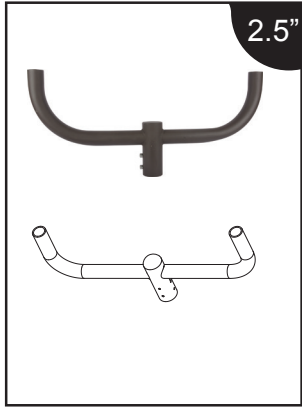

P10349 MT-4RTV2.5-1/BZ

4" Round Tenon Vertical to 2-3/8" Single head

ORDER NUMBER

P10350 MT-5RTV2.5-1/BZ

5" Round Tenon Vertical to 2-3/8" Single head

SQUARE TENON VERTICAL POLE MOUNTING BRACKET

ORDER NUMBER

P10351 MT-3STV2.5-1/BZ

3" Square Tenon Vertical to 2-3/8" Single head

ORDER NUMBER

P10352 MT-4STV2.5-1/BZ

4" Square Tenon Vertical to 2-3/8" Single head

ORDER NUMBER

P10353 MT-5STV2.5-1/BZ

5" Square Tenon Vertical to 2-3/8" Single head

ROUND TENON BULLHORN DOUBLE HEAD 180°

POLE MOUNTING BRACKET

ORDER NUMBER

P10356 MT-2.5RTBV2.5-2180/BZ

2.5" Round Tenon Bullhorn Vertical to 2-3/8" Double Heads at 180°

Item #	Catalog Number	Description	Max allowable load per tenon	Bracket EPA MAX	Bracket weight MAX
P10360	MT-4STV2.5-2180/BZ	Square Twin	110lbs(50kg)	0.89ft ²	17.6lbs(8kg)
P10361	MT-4STV2.5-3180/BZ	Square 3-in-line	110lbs(50kg)	1.2ft ²	28.2lbs(12.8kg)
P10362	MT-4STV2.5-490/BZ	Square 4 @ 90°	110lbs(50kg)	0.89ft ²	27.3lbs(12.4kg)
P10356	MT-2.5RTBV2.5-2180/BZ	Round Twin	110lbs(50kg)	1.1ft ²	17.8lbs(8.1kg)
P10357	MT-2.5RTBV2.5-3180/BZ	Round 3-in-line	110lbs(50kg)	1.5ft ²	27lbs(12.3kg)
P10358	MT-2.5RTBV2.5-3120/BZ	Round 3 @ 120°	110lbs(50kg)	1.4ft ²	27.7lbs(12.6kg)

ROUND TENON BULLHORN TRIPLE HEAD 180° POLE MOUNTING BRACKET

ORDER NUMBER P10357 MT-2.5RTBV2.5-3180/BZ

2.5" Round Tenon Bullhorn Vertical to 2-3/8" Triple Heads at 180°

Item #	Catalog Number	Description	Max allowable load per tenon	Bracket EPA MAX	Bracket weight MAX
P10360	MT-4STV2.5-2180/BZ	Square Twin	110lbs(50kg)	0.89ft ²	17.6lbs(8kg)
P10361	MT-4STV2.5-3180/BZ	Square 3-in-line	110lbs(50kg)	1.2ft ²	28.2lbs(12.8kg)
P10362	MT-4STV2.5-490/BZ	Square 4 @ 90°	110lbs(50kg)	0.89ft ²	27.3lbs(12.4kg)
P10356	MT-2.5RTBV2.5-2180/BZ	Round Twin	110lbs(50kg)	1.1ft ²	17.8lbs(8.1kg)
P10357	MT-2.5RTBV2.5-3180/BZ	Round 3-in-line	110lbs(50kg)	1.5ft ²	27lbs(12.3kg)
P10358	MT-2.5RTBV2.5-3120/BZ	Round 3 @ 120°	110lbs(50kg)	1.4ft ²	27.7lbs(12.6kg)