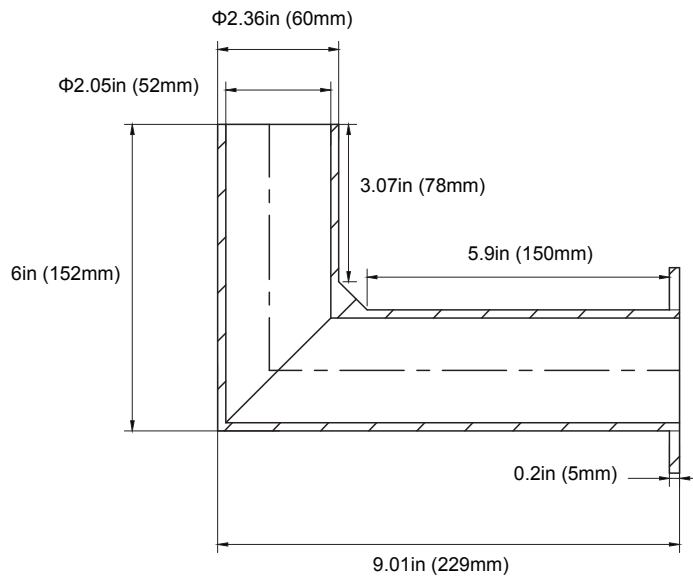

4" WALLMOUNT SINGLE HEAD 90° POLE MOUNTING BRACKET

ORDER NUMBER P10364 MT-4WM2.5-190/BZ

4" Wallmount to 2-3/8" Single Heads at 90°