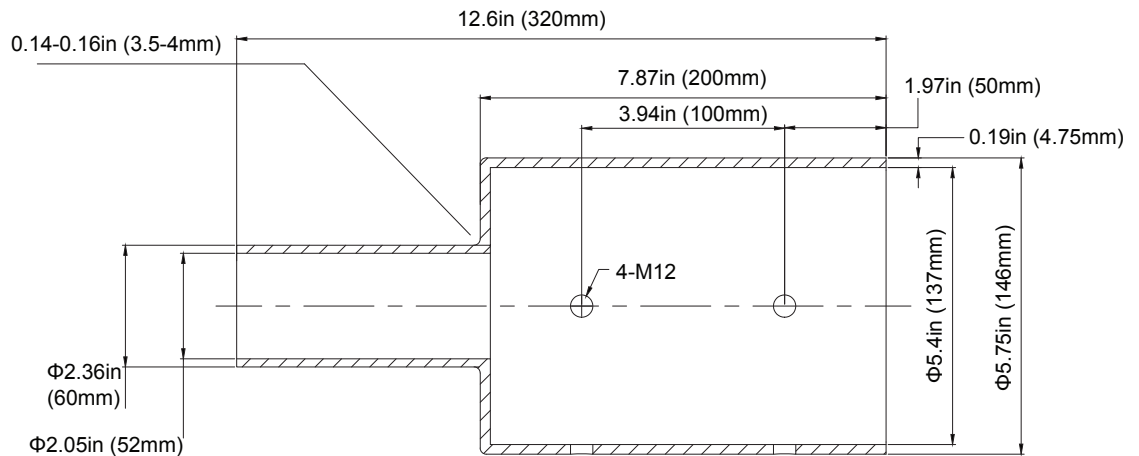

P10349 MT-4RTV2.5-1/BZ

4" Round Tenon Vertical to 2-3/8" Single head

ORDER NUMBER

P10350 MT-5RTV2.5-1/BZ

5" Round Tenon Vertical to 2-3/8" Single head

SQUARE TENON VERTICAL POLE MOUNTING BRACKET

ORDER NUMBER

P10351 MT-3STV2.5-1/BZ

3" Square Tenon Vertical to 2-3/8" Single head

ORDER NUMBER

P10352 MT-4STV2.5-1/BZ

4" Square Tenon Vertical to 2-3/8" Single head

ORDER NUMBER

P10353 MT-5STV2.5-1/BZ

5" Square Tenon Vertical to 2-3/8" Single head

ROUND TENON BULLHORN DOUBLE HEAD 180°

POLE MOUNTING BRACKET

ORDER NUMBER

P10356 MT-2.5RTBV2.5-2180/BZ

2.5" Round Tenon Bullhorn Vertical to 2-3/8" Double Heads at 180°

Item #	Catalog Number	Description	Max allowable load per tenon	Bracket EPA MAX	Bracket weight MAX
P10360	MT-4STV2.5-2180/BZ	Square Twin	110lbs(50kg)	0.89ft ²	17.6lbs(8kg)
P10361	MT-4STV2.5-3180/BZ	Square 3-in-line	110lbs(50kg)	1.2ft ²	28.2lbs(12.8kg)
P10362	MT-4STV2.5-490/BZ	Square 4 @ 90°	110lbs(50kg)	0.89ft ²	27.3lbs(12.4kg)
P10356	MT-2.5RTBV2.5-2180/BZ	Round Twin	110lbs(50kg)	1.1ft ²	17.8lbs(8.1kg)
P10357	MT-2.5RTBV2.5-3180/BZ	Round 3-in-line	110lbs(50kg)	1.5ft ²	27lbs(12.3kg)
P10358	MT-2.5RTBV2.5-3120/BZ	Round 3 @ 120°	110lbs(50kg)	1.4ft ²	27.7lbs(12.6kg)