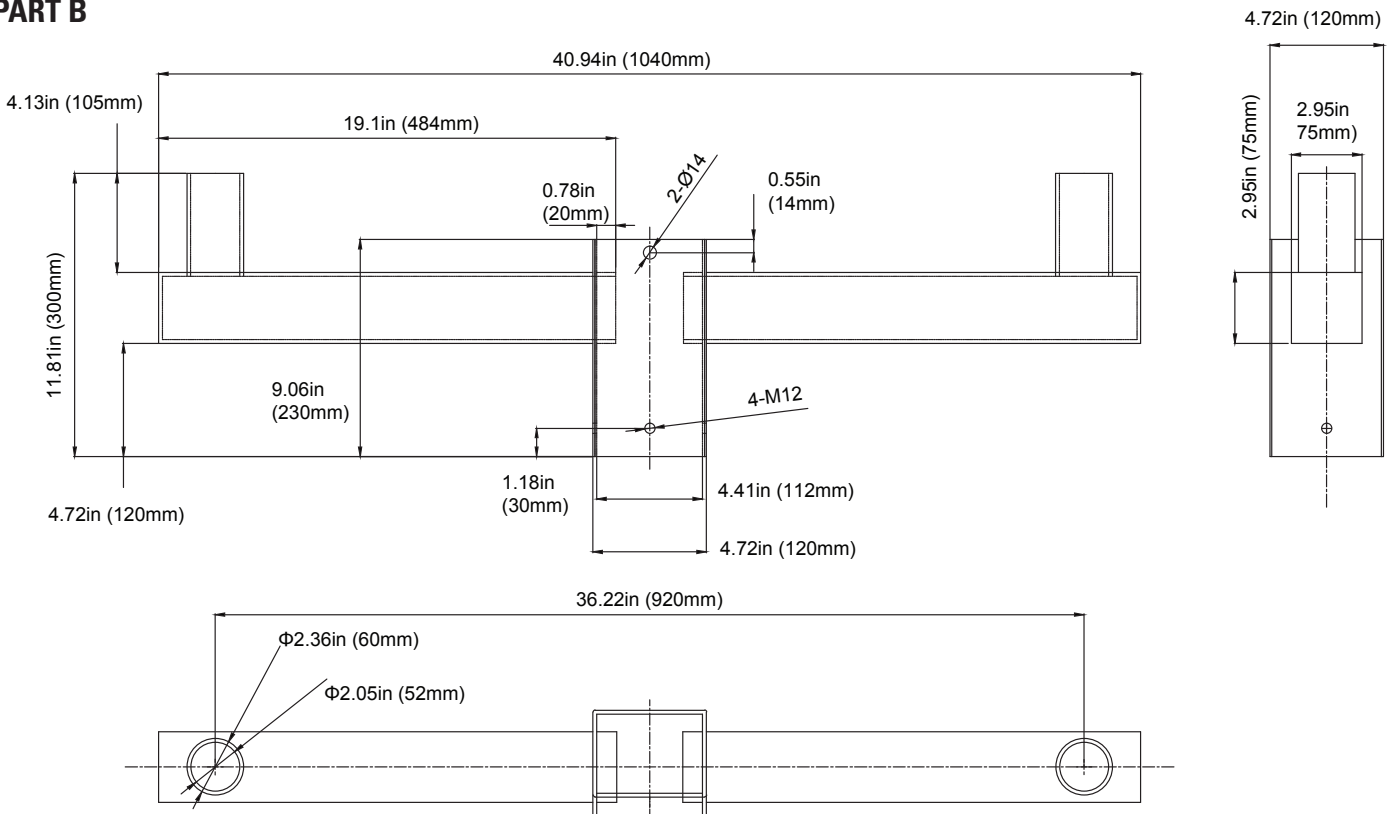

SQUARE TENON VERTICAL TRIPLE HEAD 180° POLE MOUNTING BRACKET

ORDER NUMBER

P10361 MT-4STV2.5-3180/BZ

4" Square Tenon Vertical to 2-3/8" Triple Heads at 180°

Item #	Catalog Number	Description	Max allowable load per tenon	Bracket EPA MAX	Bracket weight MAX
P10360	MT-4STV2.5-2180/BZ	Square Twin	110lbs(50kg)	0.89ft ²	17.6lbs(8kg)
P10361	MT-4STV2.5-3180/BZ	Square 3-in-line	110lbs(50kg)	1.2ft ²	28.2lbs(12.8kg)
P10362	MT-4STV2.5-490/BZ	Square 4 @ 90°	110lbs(50kg)	0.89ft ²	27.3lbs(12.4kg)
P10356	MT-2.5RTBV2.5-2180/BZ	Round Twin	110lbs(50kg)	1.1ft ²	17.8lbs(8.1kg)
P10357	MT-2.5RTBV2.5-3180/BZ	Round 3-in-line	110lbs(50kg)	1.5ft ²	27lbs(12.3kg)
P10358	MT-2.5RTBV2.5-3120/BZ	Round 3 @ 120°	110lbs(50kg)	1.4ft ²	27.7lbs(12.6kg)

PART A

PART B

SQUARE TENON VERTICAL QUAD HEAD 90°

POLE MOUNTING BRACKET

ORDER NUMBER P10362 MT-4STV2.5-490/BZ

4" Square Tenon Vertical to 2-3/8" Quad Heads at 90°

Item #	Catalog Number	Description	Max allowable load per tenon	Bracket EPA MAX	Bracket weight MAX
P10360	MT-4STV2.5-2180/BZ	Square Twin	110lbs(50kg)	0.89ft ²	17.6lbs(8kg)
P10361	MT-4STV2.5-3180/BZ	Square 3-in-line	110lbs(50kg)	1.2ft ²	28.2lbs(12.8kg)
P10362	MT-4STV2.5-490/BZ	Square 4 @ 90°	110lbs(50kg)	0.89ft ²	27.3lbs(12.4kg)
P10356	MT-2.5RTBV2.5-2180/BZ	Round Twin	110lbs(50kg)	1.1ft ²	17.8lbs(8.1kg)
P10357	MT-2.5RTBV2.5-3180/BZ	Round 3-in-line	110lbs(50kg)	1.5ft ²	27lbs(12.3kg)
P10358	MT-2.5RTBV2.5-3120/BZ	Round 3 @ 120°	110lbs(50kg)	1.4ft ²	27.7lbs(12.6kg)