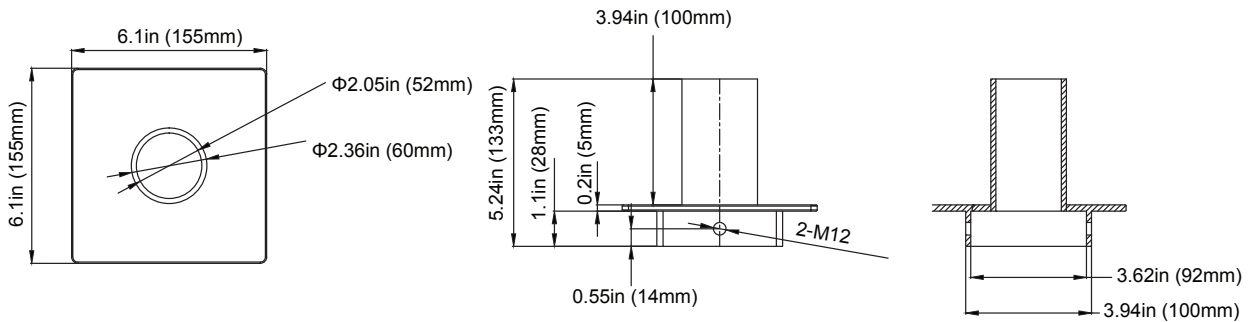

SQUARE TENON VERTICAL TRIPLE HEAD 180° POLE MOUNTING BRACKET

ORDER NUMBER

P10361 MT-4STV2.5-3180/BZ

4" Square Tenon Vertical to 2-3/8" Triple Heads at 180°

Item #	Catalog Number	Description	Max allowable load per tenon	Bracket EPA MAX	Bracket weight MAX
P10360	MT-4STV2.5-2180/BZ	Square Twin	110lbs(50kg)	0.89ft ²	17.6lbs(8kg)
P10361	MT-4STV2.5-3180/BZ	Square 3-in-line	110lbs(50kg)	1.2ft ²	28.2lbs(12.8kg)
P10362	MT-4STV2.5-490/BZ	Square 4 @ 90°	110lbs(50kg)	0.89ft ²	27.3lbs(12.4kg)
P10356	MT-2.5RTBV2.5-2180/BZ	Round Twin	110lbs(50kg)	1.1ft ²	17.8lbs(8.1kg)
P10357	MT-2.5RTBV2.5-3180/BZ	Round 3-in-line	110lbs(50kg)	1.5ft ²	27lbs(12.3kg)
P10358	MT-2.5RTBV2.5-3120/BZ	Round 3 @ 120°	110lbs(50kg)	1.4ft ²	27.7lbs(12.6kg)

PART A

PART B

SQUARE TENON VERTICAL QUAD HEAD 90°

POLE MOUNTING BRACKET

ORDER NUMBER P10362 MT-4STV2.5-490/BZ

4" Square Tenon Vertical to 2-3/8" Quad Heads at 90°

Item #	Catalog Number	Description	Max allowable load per tenon	Bracket EPA MAX	Bracket weight MAX
P10360	MT-4STV2.5-2180/BZ	Square Twin	110lbs(50kg)	0.89ft ²	17.6lbs(8kg)
P10361	MT-4STV2.5-3180/BZ	Square 3-in-line	110lbs(50kg)	1.2ft ²	28.2lbs(12.8kg)
P10362	MT-4STV2.5-490/BZ	Square 4 @ 90°	110lbs(50kg)	0.89ft ²	27.3lbs(12.4kg)
P10356	MT-2.5RTBV2.5-2180/BZ	Round Twin	110lbs(50kg)	1.1ft ²	17.8lbs(8.1kg)
P10357	MT-2.5RTBV2.5-3180/BZ	Round 3-in-line	110lbs(50kg)	1.5ft ²	27lbs(12.3kg)
P10358	MT-2.5RTBV2.5-3120/BZ	Round 3 @ 120°	110lbs(50kg)	1.4ft ²	27.7lbs(12.6kg)