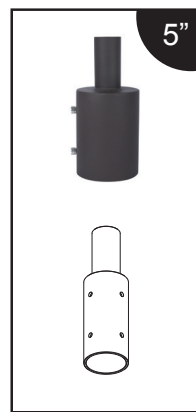

4" Wallmount to 2-3/8" Single Head

4" Wallmount to 2-3/8" Single Head (90°)

ROUND TENON VERTICAL POLE MOUNTING BRACKET

ORDER NUMBER

P10348 MT-3RTV2.5-1/BZ

3" Round Tenon Vertical to 2-3/8" Single head

ORDER NUMBER

P10349 MT-4RTV2.5-1/BZ

4" Round Tenon Vertical to 2-3/8" Single head

ORDER NUMBER

P10350 MT-5RTV2.5-1/BZ

5" Round Tenon Vertical to 2-3/8" Single head

SQUARE TENON VERTICAL POLE MOUNTING BRACKET

ORDER NUMBER