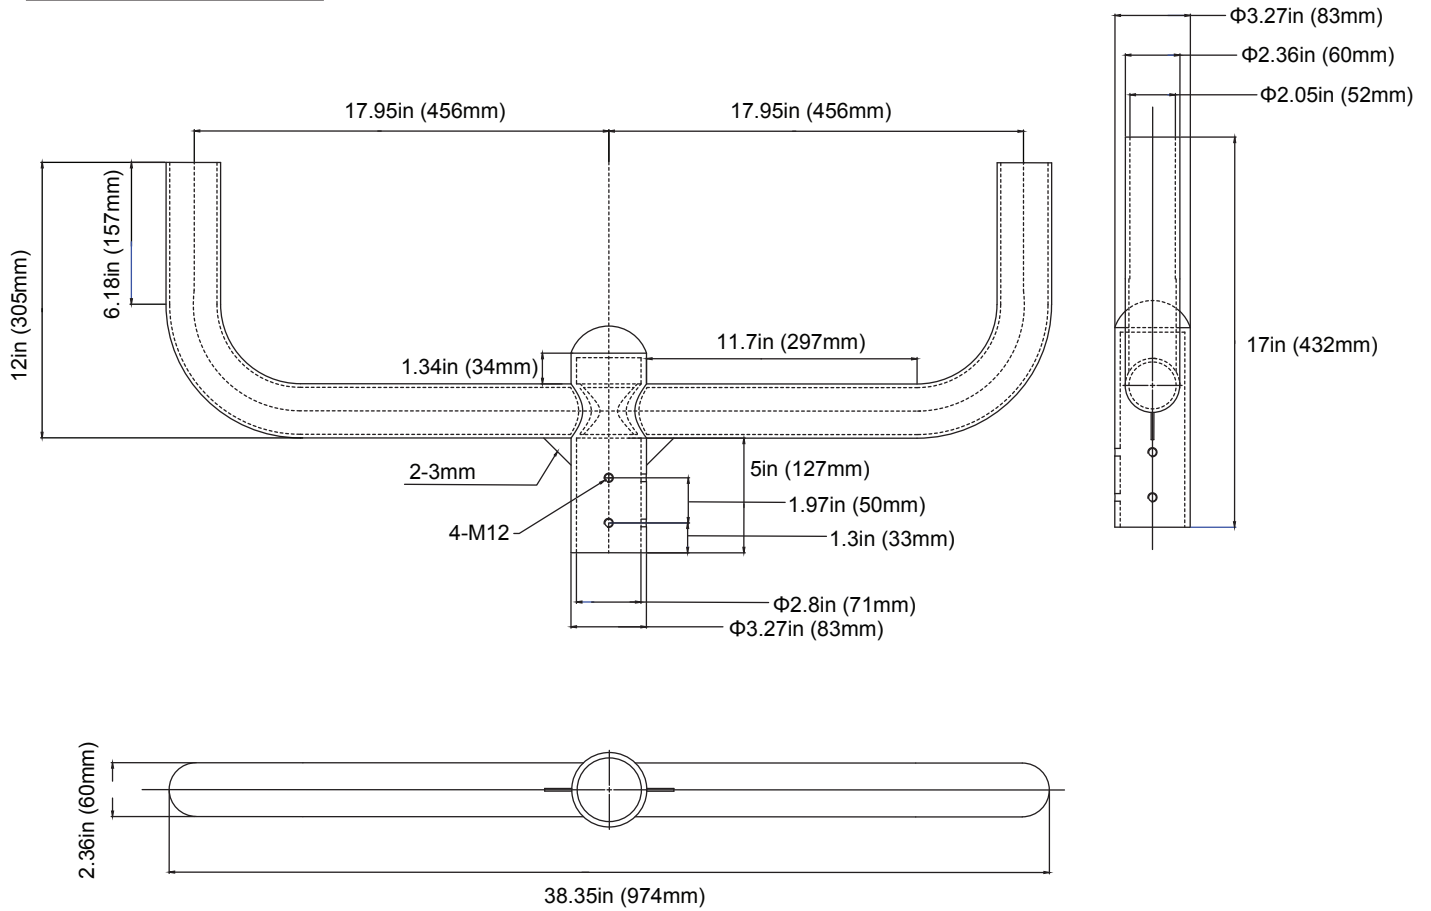

ROUND TENON BULLHORN DOUBLE HEAD 180°

POLE MOUNTING BRACKET

ORDER NUMBER

P10356 MT-2.5RTBV2.5-2180/BZ

2.5" Round Tenon Bullhorn Vertical to 2-3/8" Double Heads at 180°

Item #	Catalog Number	Description	Max allowable load per tenon	Bracket EPA MAX	Bracket weight MAX
P10360	MT-4STV2.5-2180/BZ	Square Twin	110lbs(50kg)	0.89ft ²	17.6lbs(8kg)
P10361	MT-4STV2.5-3180/BZ	Square 3-in-line	110lbs(50kg)	1.2ft ²	28.2lbs(12.8kg)
P10362	MT-4STV2.5-490/BZ	Square 4 @ 90°	110lbs(50kg)	0.89ft ²	27.3lbs(12.4kg)
P10356	MT-2.5RTBV2.5-2180/BZ	Round Twin	110lbs(50kg)	1.1ft ²	17.8lbs(8.1kg)
P10357	MT-2.5RTBV2.5-3180/BZ	Round 3-in-line	110lbs(50kg)	1.5ft ²	27lbs(12.3kg)
P10358	MT-2.5RTBV2.5-3120/BZ	Round 3 @ 120°	110lbs(50kg)	1.4ft ²	27.7lbs(12.6kg)

ROUND TENON BULLHORN TRIPLE HEAD 180° POLE MOUNTING BRACKET

ORDER NUMBER P10357 MT-2.5RTBV2.5-3180/BZ

2.5" Round Tenon Bullhorn Vertical to 2-3/8" Triple Heads at 180°

Item #	Catalog Number	Description	Max allowable load per tenon	Bracket EPA MAX	Bracket weight MAX
P10360	MT-4STV2.5-2180/BZ	Square Twin	110lbs(50kg)	0.89ft ²	17.6lbs(8kg)
P10361	MT-4STV2.5-3180/BZ	Square 3-in-line	110lbs(50kg)	1.2ft ²	28.2lbs(12.8kg)
P10362	MT-4STV2.5-490/BZ	Square 4 @ 90°	110lbs(50kg)	0.89ft ²	27.3lbs(12.4kg)
P10356	MT-2.5RTBV2.5-2180/BZ	Round Twin	110lbs(50kg)	1.1ft ²	17.8lbs(8.1kg)
P10357	MT-2.5RTBV2.5-3180/BZ	Round 3-in-line	110lbs(50kg)	1.5ft ²	27lbs(12.3kg)
P10358	MT-2.5RTBV2.5-3120/BZ	Round 3 @ 120°	110lbs(50kg)	1.4ft ²	27.7lbs(12.6kg)

ROUND TENON HORIZONTAL DOUBLE HEAD 90° POLE MOUNTING BRACKET

ORDER NUMBER

P10359 MT-2.5RTBH2.5-290/BZ

2.5" Round Tenon Bullhorn Horizontal to 2-3/8" Double Heads at 90°

SQUARE TENON VERTICAL DOUBLE HEAD 180°