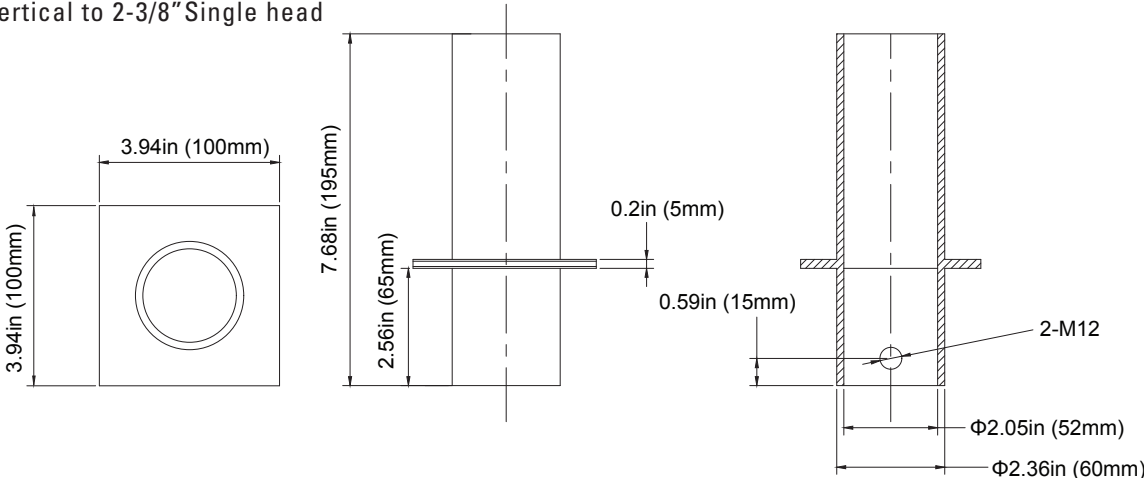

P10349 MT-4RTV2.5-1/BZ

4" Round Tenon Vertical to 2-3/8" Single head

ORDER NUMBER

P10350 MT-5RTV2.5-1/BZ

5" Round Tenon Vertical to 2-3/8" Single head

SQUARE TENON VERTICAL POLE MOUNTING BRACKET

ORDER NUMBER

P10351 MT-3STV2.5-1/BZ

3" Square Tenon Vertical to 2-3/8" Single head

ORDER NUMBER

P10352 MT-4STV2.5-1/BZ

4" Square Tenon Vertical to 2-3/8" Single head

ORDER NUMBER

P10353 MT-5STV2.5-1/BZ

5" Square Tenon Vertical to 2-3/8" Single head

ROUND TENON BULLHORN DOUBLE HEAD 180°

POLE MOUNTING BRACKET

ORDER NUMBER

P10356 MT-2.5RTBV2.5-2180/BZ

2.5" Round Tenon Bullhorn Vertical to 2-3/8" Double Heads at 180°

Item #	Catalog Number	Description	Max allowable load per tenon	Bracket EPA MAX	Bracket weight MAX
P10360	MT-4STV2.5-2180/BZ	Square Twin	110lbs(50kg)	0.89ft ²	17.6lbs(8kg)
P10361	MT-4STV2.5-3180/BZ	Square 3-in-line	110lbs(50kg)	1.2ft ²	28.2lbs(12.8kg)
P10362	MT-4STV2.5-490/BZ	Square 4 @ 90°	110lbs(50kg)	0.89ft ²	27.3lbs(12.4kg)
P10356	MT-2.5RTBV2.5-2180/BZ	Round Twin	110lbs(50kg)	1.1ft ²	17.8lbs(8.1kg)
P10357	MT-2.5RTBV2.5-3180/BZ	Round 3-in-line	110lbs(50kg)	1.5ft ²	27lbs(12.3kg)
P10358	MT-2.5RTBV2.5-3120/BZ	Round 3 @ 120°	110lbs(50kg)	1.4ft ²	27.7lbs(12.6kg)

ROUND TENON BULLHORN TRIPLE HEAD 180° POLE MOUNTING BRACKET

ORDER NUMBER P10357 MT-2.5RTBV2.5-3180/BZ

2.5" Round Tenon Bullhorn Vertical to 2-3/8" Triple Heads at 180°

Item #	Catalog Number	Description	Max allowable load per tenon	Bracket EPA MAX	Bracket weight MAX
P10360	MT-4STV2.5-2180/BZ	Square Twin	110lbs(50kg)	0.89ft ²	17.6lbs(8kg)
P10361	MT-4STV2.5-3180/BZ	Square 3-in-line	110lbs(50kg)	1.2ft ²	28.2lbs(12.8kg)
P10362	MT-4STV2.5-490/BZ	Square 4 @ 90°	110lbs(50kg)	0.89ft ²	27.3lbs(12.4kg)
P10356	MT-2.5RTBV2.5-2180/BZ	Round Twin	110lbs(50kg)	1.1ft ²	17.8lbs(8.1kg)
P10357	MT-2.5RTBV2.5-3180/BZ	Round 3-in-line	110lbs(50kg)	1.5ft ²	27lbs(12.3kg)
P10358	MT-2.5RTBV2.5-3120/BZ	Round 3 @ 120°	110lbs(50kg)	1.4ft ²	27.7lbs(12.6kg)