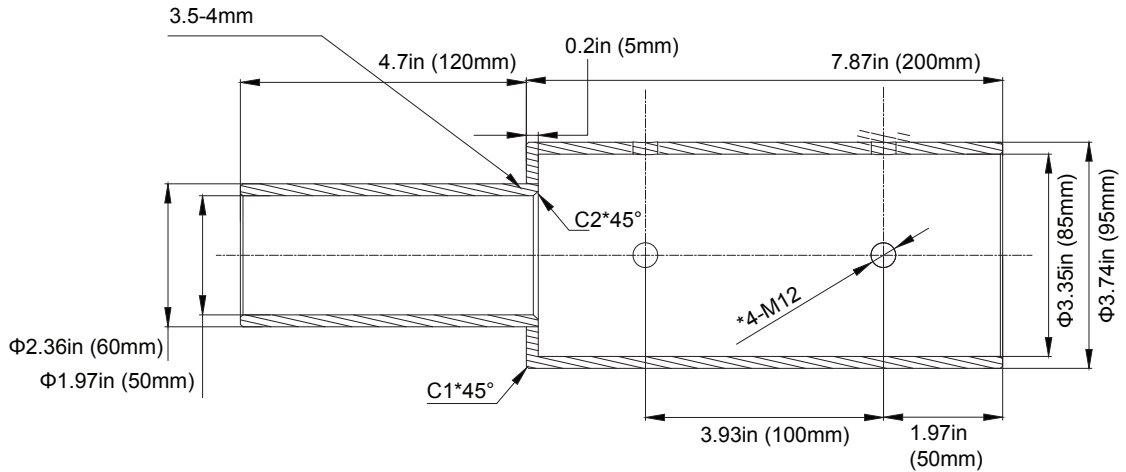

SQUARE TENON

4" Square Tenon Vertical to 2-3/8" Double Heads (180°)

4" Square Tenon Vertical to 2-3/8" Triplet Heads (180°)

4" Square Tenon Vertical to 2-3/8" Quad Heads (90°)

4" Square Tenon Cap (Black)

WALL MOUNT

4" Wallmount to 2-3/8" Single Head

4" Wallmount to 2-3/8" Single Head (90°)

ROUND TENON VERTICAL POLE MOUNTING BRACKET

ORDER NUMBER

P10348 MT-3RTV2.5-1/BZ

3" Round Tenon Vertical to 2-3/8" Single head

ORDER NUMBER

P10349 MT-4RTV2.5-1/BZ

4" Round Tenon Vertical to 2-3/8" Single head

ORDER NUMBER

P10350 MT-5RTV2.5-1/BZ

5" Round Tenon Vertical to 2-3/8" Single head

SQUARE TENON VERTICAL POLE MOUNTING BRACKET

ORDER NUMBER

ROUND TENON BULLHORN DOUBLE HEAD 180°

POLE MOUNTING BRACKET

ORDER NUMBER

P10356 MT-2.5RTBV2.5-2180/BZ

2.5" Round Tenon Bullhorn Vertical to 2-3/8" Double Heads at 180°

Item #	Catalog Number	Description	Max allowable load per tenon	Bracket EPA MAX	Bracket weight MAX
P10360	MT-4STV2.5-2180/BZ	Square Twin	110lbs(50kg)	0.89ft ²	17.6lbs(8kg)
P10361	MT-4STV2.5-3180/BZ	Square 3-in-line	110lbs(50kg)	1.2ft ²	28.2lbs(12.8kg)
P10362	MT-4STV2.5-490/BZ	Square 4 @ 90°	110lbs(50kg)	0.89ft ²	27.3lbs(12.4kg)
P10356	MT-2.5RTBV2.5-2180/BZ	Round Twin	110lbs(50kg)	1.1ft ²	17.8lbs(8.1kg)
P10357	MT-2.5RTBV2.5-3180/BZ	Round 3-in-line	110lbs(50kg)	1.5ft ²	27lbs(12.3kg)
P10358	MT-2.5RTBV2.5-3120/BZ	Round 3 @ 120°	110lbs(50kg)	1.4ft ²	27.7lbs(12.6kg)