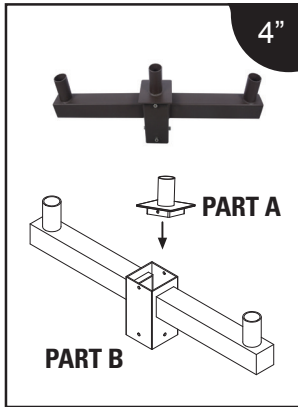

POLE MOUNTING BRACKET

ORDER NUMBER

P10360 MT-4STV2.5-2180/BZ

4" Square Tenon Vertical to 2-3/8" Double Heads at 180°

Item #	Catalog Number	Description	Max allowable load per tenon	Bracket EPA MAX	Bracket weight MAX
P10360	MT-4STV2.5-2180/BZ	Square Twin	110lbs(50kg)	0.89ft ²	17.6lbs(8kg)
P10361	MT-4STV2.5-3180/BZ	Square 3-in-line	110lbs(50kg)	1.2ft ²	28.2lbs(12.8kg)
P10362	MT-4STV2.5-490/BZ	Square 4 @ 90°	110lbs(50kg)	0.89ft ²	27.3lbs(12.4kg)
P10356	MT-2.5RTBV2.5-2180/BZ	Round Twin	110lbs(50kg)	1.1ft ²	17.8lbs(8.1kg)
P10357	MT-2.5RTBV2.5-3180/BZ	Round 3-in-line	110lbs(50kg)	1.5ft ²	27lbs(12.3kg)
P10358	MT-2.5RTBV2.5-3120/BZ	Round 3 @ 120°	110lbs(50kg)	1.4ft ²	27.7lbs(12.6kg)

SQUARE TENON VERTICAL TRIPLE HEAD 180° POLE MOUNTING BRACKET

ORDER NUMBER

P10361 MT-4STV2.5-3180/BZ

4" Square Tenon Vertical to 2-3/8" Triple Heads at 180°

Item #	Catalog Number	Description	Max allowable load per tenon	Bracket EPA MAX	Bracket weight MAX
P10360	MT-4STV2.5-2180/BZ	Square Twin	110lbs(50kg)	0.89ft ²	17.6lbs(8kg)
P10361	MT-4STV2.5-3180/BZ	Square 3-in-line	110lbs(50kg)	1.2ft ²	28.2lbs(12.8kg)
P10362	MT-4STV2.5-490/BZ	Square 4 @ 90°	110lbs(50kg)	0.89ft ²	27.3lbs(12.4kg)
P10356	MT-2.5RTBV2.5-2180/BZ	Round Twin	110lbs(50kg)	1.1ft ²	17.8lbs(8.1kg)
P10357	MT-2.5RTBV2.5-3180/BZ	Round 3-in-line	110lbs(50kg)	1.5ft ²	27lbs(12.3kg)
P10358	MT-2.5RTBV2.5-3120/BZ	Round 3 @ 120°	110lbs(50kg)	1.4ft ²	27.7lbs(12.6kg)