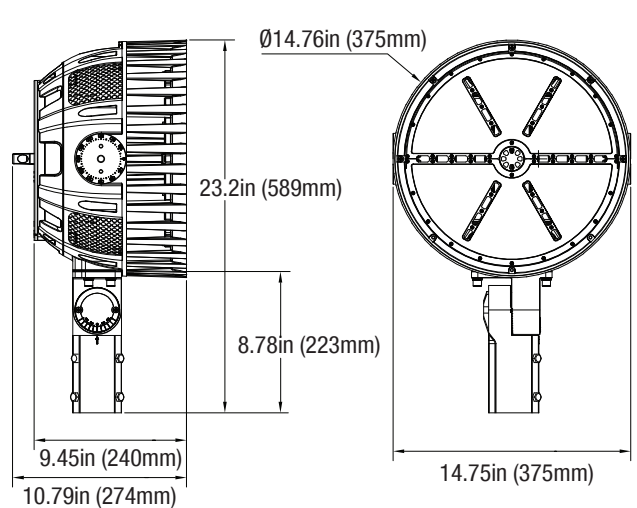

ACCESSORIES (Ordered Separately)

Slip Fitter

P10306 MT-SF-15SPL/BK
(Slip Fitter Mounting Arm)

Laser Pointer

P10322 LASER-SPL/GN-A
(Laser Position Green Light)

Lens - Type 5

P10340 LENS-SPL15-NEMA55
(Type 5 lens for 15SPL)

DIMENSIONS

400 Watt (5000K)
32.6-lbs

400 Watt (5000K)
with Slip Fitter

PHOTOMETRICS CHART

400 Watt (5000K)
DLC Premium

	Center Beam fc	Beam Width	
8.3ft	2,273 fc	4.2 ft	4.2 ft
16.7ft	561 fc	8.6 ft	8.4 ft
25.0ft	251 fc	12.8 ft	12.6 ft
33.3ft	141 fc	17.1 ft	16.8 ft
41.7ft	90.0 fc	21.4 ft	21.0 ft
50.0ft	62.6 fc	25.6 ft	25.2 ft

■ Vert. Spread: 28.7°
■ Horiz. Spread: 28.3°

BEAM ANGLE NEMA TYPE AND BEAM SPREAD

BEAM SPREAD	NEMA TYPE	BEAM SPREAD	DESCRIPTION
	4x4 Medium	46° - 70°	Setting a medium perfect for landscape and facade lighting with farther setbacks but providing a concentrated distribution.
	5x5 Medium Wide	70° - 100°	Wide distribution designed where applications required for wider pattern of lights. The medium flood is ideal for perimeter, architectural, signs, and general landscapes applications.