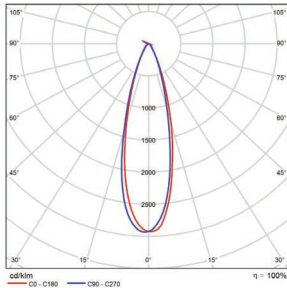

DIMENSIONS

400 Watt (5000K)
32.6-lbs

400 Watt (5000K)
with Slip Fitter

PHOTOMETRICS CHART

400 Watt (5000K)
DLC Premium

	Center Beam fc	Beam Width	
8.3ft	2,273 fc	4.2 ft	4.2 ft
16.7ft	561 fc	8.6 ft	8.4 ft
25.0ft	251 fc	12.8 ft	12.6 ft
33.3ft	141 fc	17.1 ft	16.8 ft
41.7ft	90.0 fc	21.4 ft	21.0 ft
50.0ft	62.6 fc	25.6 ft	25.2 ft

■ Vert. Spread: 28.7°
■ Horiz. Spread: 28.3°

BEAM ANGLE NEMA TYPE AND BEAM SPREAD

BEAM SPREAD	NEMA TYPE	BEAM SPREAD	DESCRIPTION
	4x4 Medium	46° - 70°	Setting a medium perfect for landscape and facade lighting with farther setbacks but providing a concentrated distribution.
	5x5 Medium Wide	70° - 100°	Wide distribution designed where applications required for wider pattern of lights. The medium flood is ideal for perimeter, architectural, signs, and general landscapes applications.