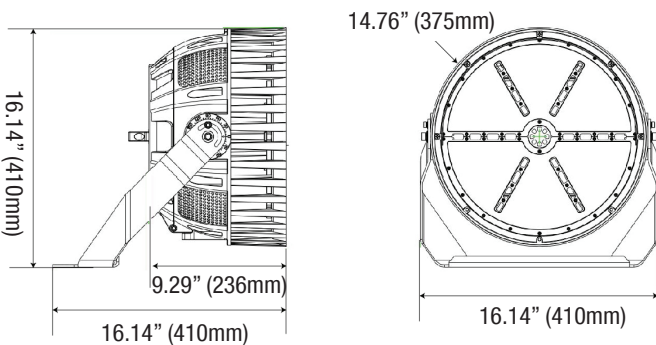

ACCESSORIES (Ordered Separately)

Slip Fitter

P10306 MT-SF-15SPL/BK
(Slip Fitter Mounting Arm)

Laser Pointer

P10322 LASER-SPL/GN-A
(Laser Position Green Light)

Lens - Type 5

P10340 LENS-SPL15-NEMA55
(Type 5 lens for 15SPL)

DIMENSIONS

400 Watt (5000K)
32.6-lbs

400 Watt (5000K)
with Slip Fitter

PHOTOMETRICS CHART

400 Watt (5000K)
DLC Premium

	Center Beam fc	Beam Width	
8.3ft	2,273 fc	4.2 ft	4.2 ft
16.7ft	561 fc	8.6 ft	8.4 ft
25.0ft	251 fc	12.8 ft	12.6 ft
33.3ft	141 fc	17.1 ft	16.8 ft
41.7ft	90.0 fc	21.4 ft	21.0 ft
50.0ft	62.6 fc	25.6 ft	25.2 ft